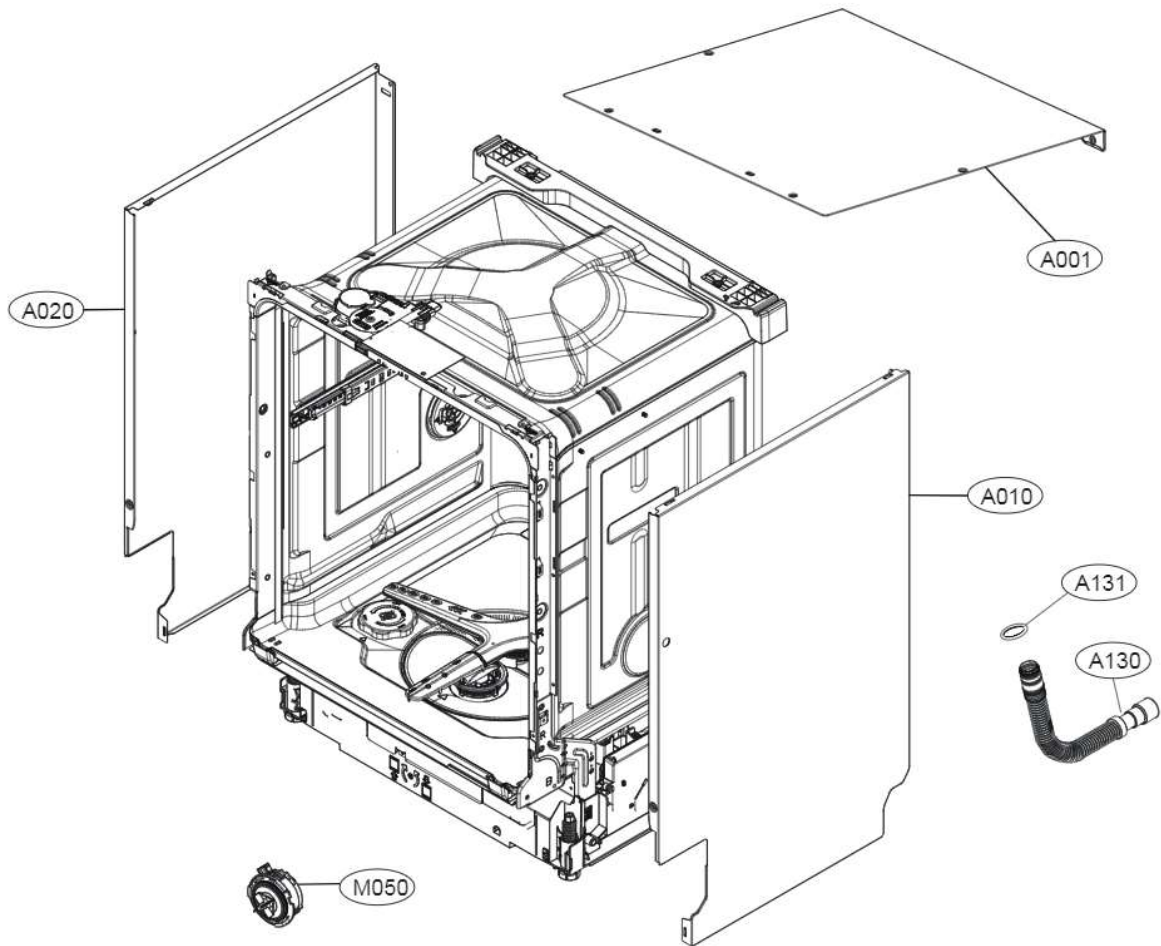

9. EXPLODED VIEW

DB475TXS, DB365TXS

■ Exploded View

ACCESSORIES					
E202	E006	E007	E070	Hardness Strip	A007
Side Cabinet Strip	Funnel (All models)	Installation part	Installation sheet	<p>ppm Total Hardness</p> <p>0 75 125 250 375</p> <p>G009</p>	

■ Exploded View

■ Tub Assembly

■ Base Assembly

■ Upper Rack Assembly

■ Water Guide Assembly

■ Lower Rack Assembly

■ 3rd Rack Assembly

■ Panel Assembly