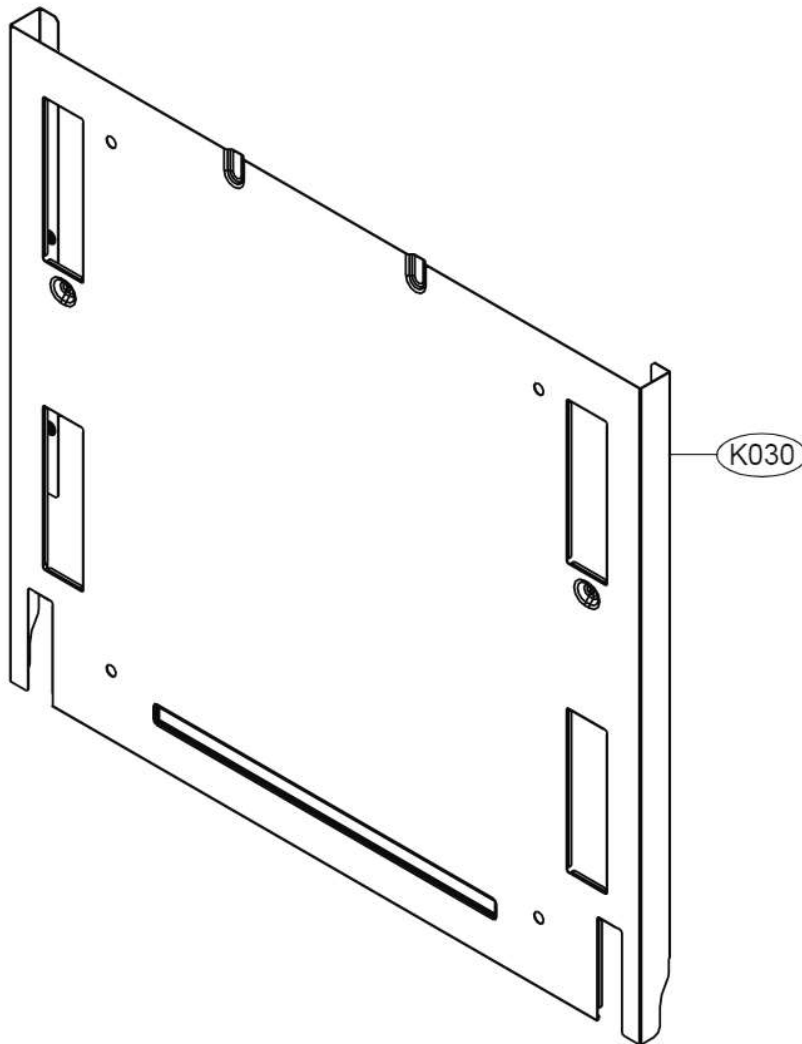

■ Front Cover