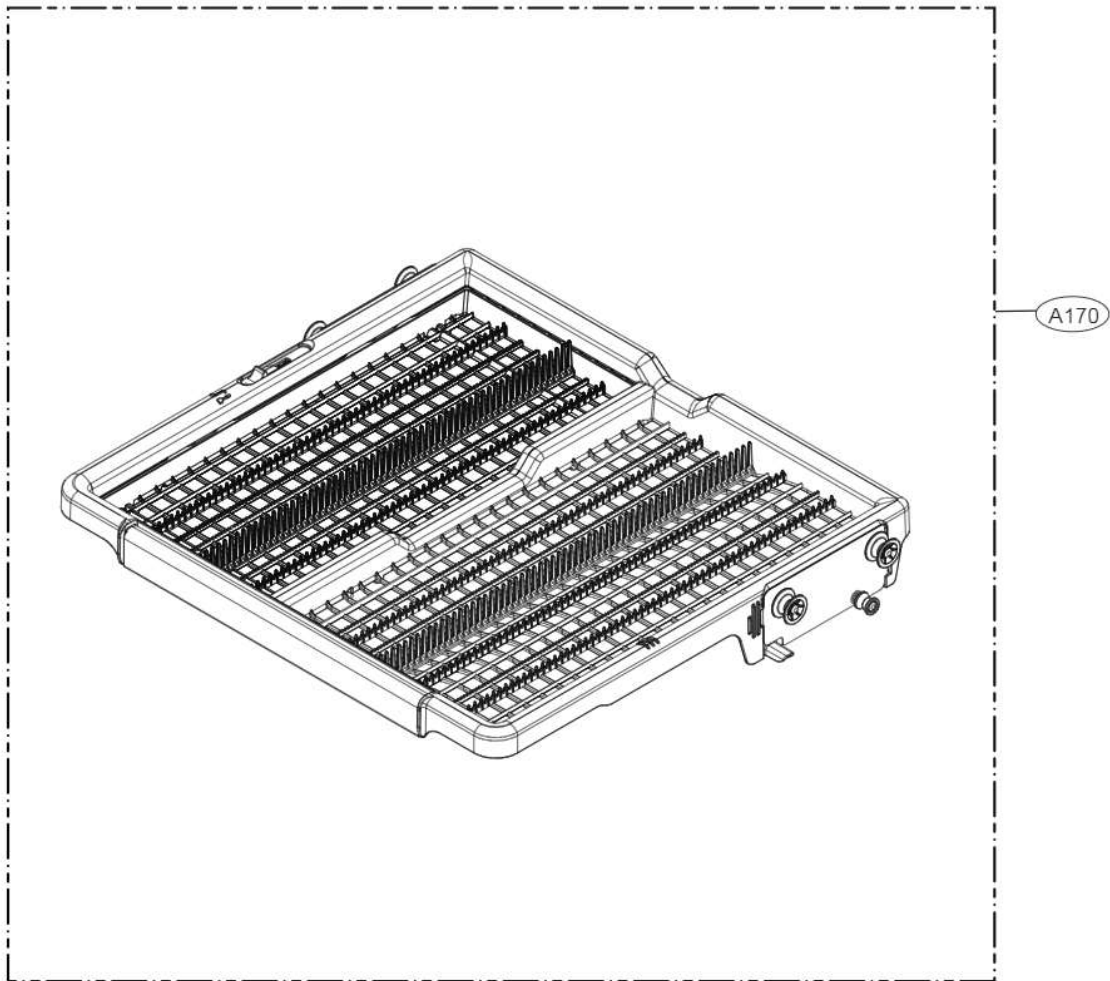

9. EXPLODED VIEW

DB475TXS, DB365TXS

■ Exploded View

ACCESSORIES					
E202	E006	E007	E070	Hardness Strip	A007
Side Cabinet Strip	Funnel (All models)	Installation part	Installation sheet	<p>ppm Total Hardness</p> <p>0 75 125 250 375</p> <p>G009</p>	

■ Exploded View

■ Tub Assembly

■ Base Assembly

■ Upper Rack Assembly

■ Water Guide Assembly

■ Lower Rack Assembly

■ 3rd Rack Assembly

■ Panel Assembly