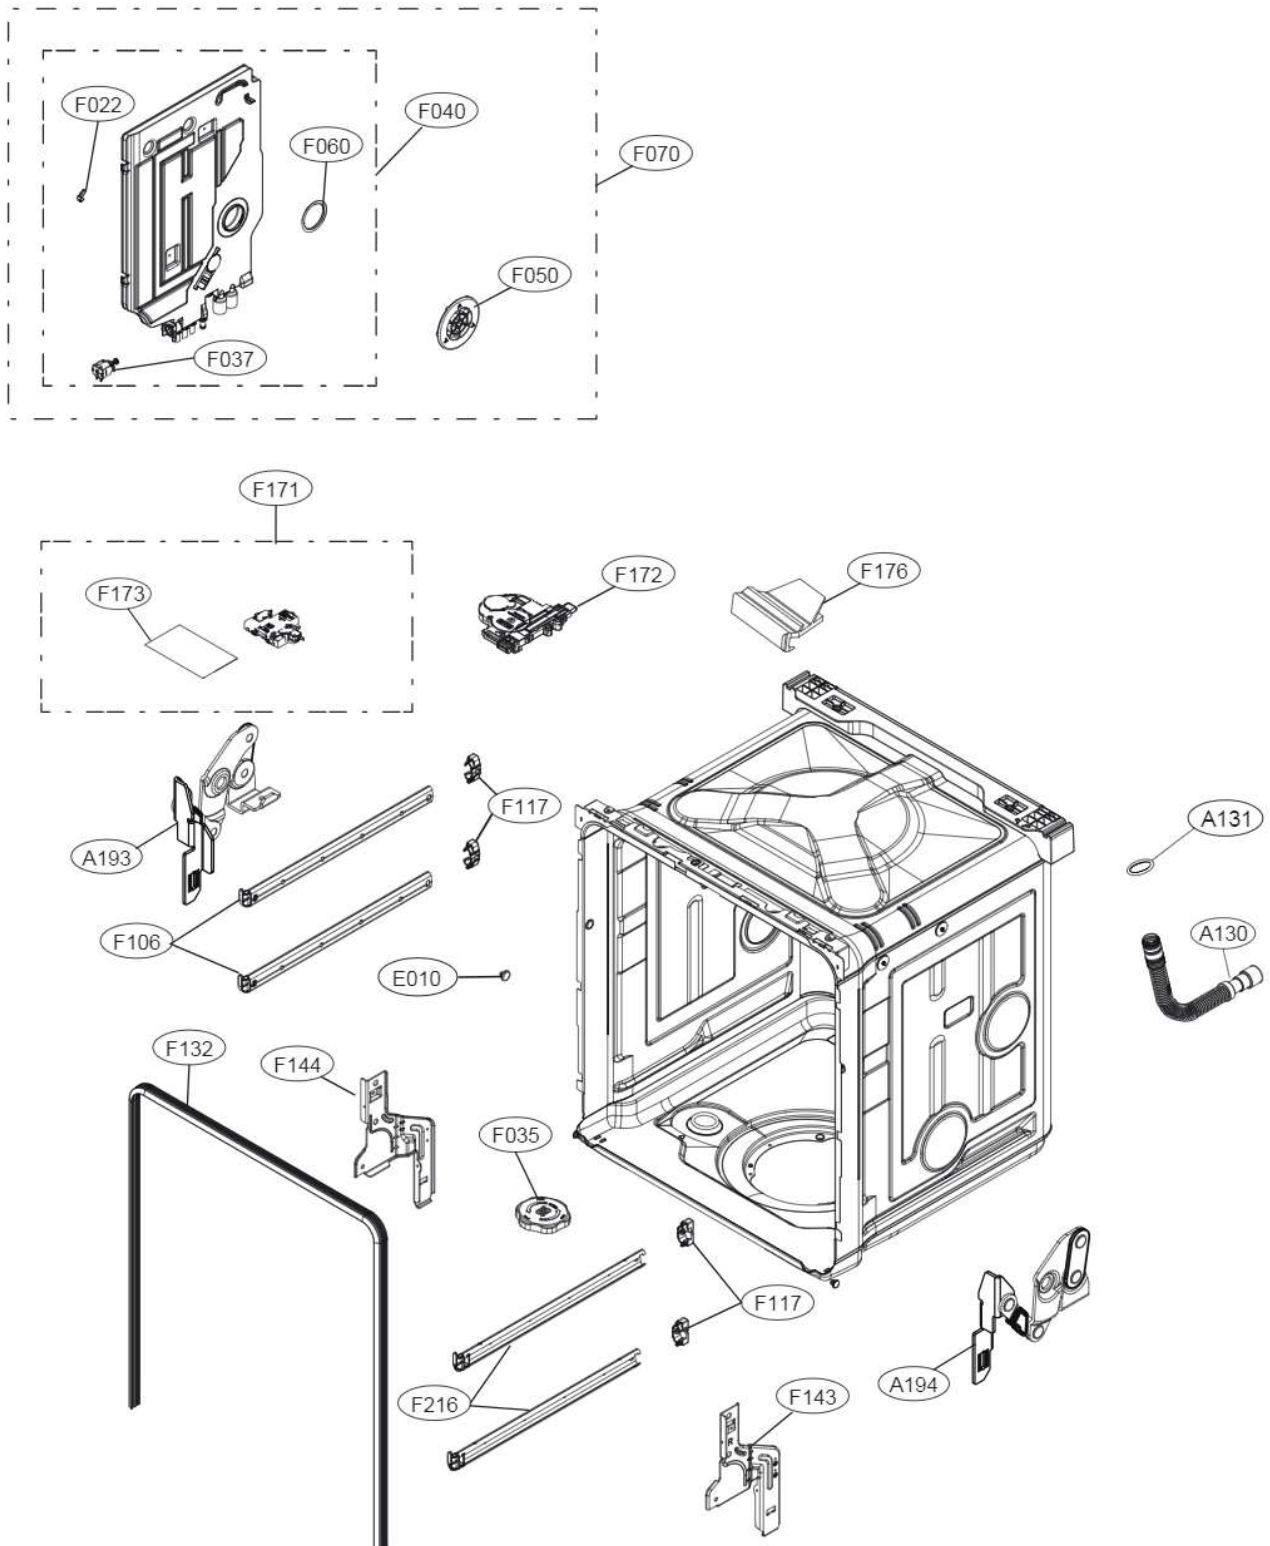

9. EXPLODED VIEW

DB475TXS, DB365TXS

■ Exploded View

ACCESSORIES					
E202	E006	E007	E070	Hardness Strip	A007
Side Cabinet Strip	Funnel (All models)	Installation part	Installation sheet	<p>ppm Total Hardness</p> <p>0 75 125 250 375</p> <p>G009</p>	

■ Exploded View

■ Tub Assembly

■ Base Assembly

■ Upper Rack Assembly

■ Water Guide Assembly

■ Lower Rack Assembly

■ 3rd Rack Assembly

■ Panel Assembly