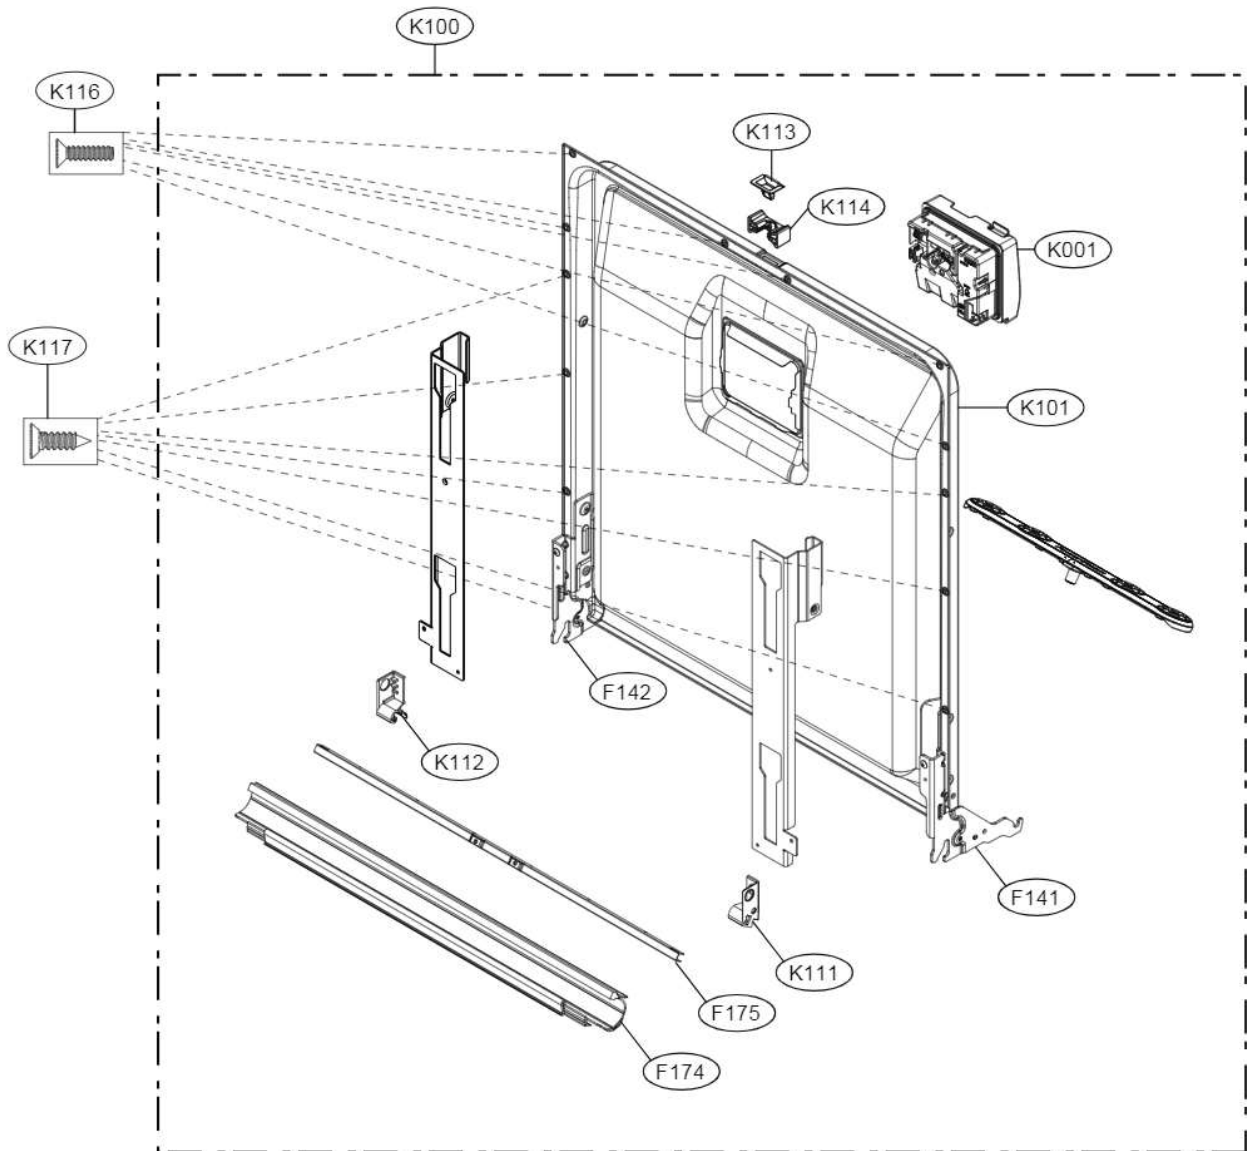

9. EXPLODED VIEW

DB475TXS, DB365TXS

■ Exploded View

ACCESSORIES					
E202	E006	E007	E070	Hardness Strip	A007
Side Cabinet Strip	Funnel (All models)	Installation part	Installation sheet	<p>ppm Total Hardness</p> <p>0 75 125 250 375</p> <p>G009</p>	

■ Exploded View

■ Tub Assembly

■ Base Assembly

■ Upper Rack Assembly

■ Water Guide Assembly

■ Lower Rack Assembly

■ 3rd Rack Assembly

■ Panel Assembly

■ Front Cover

■ Door Liner Assembly

■ Sump Assembly