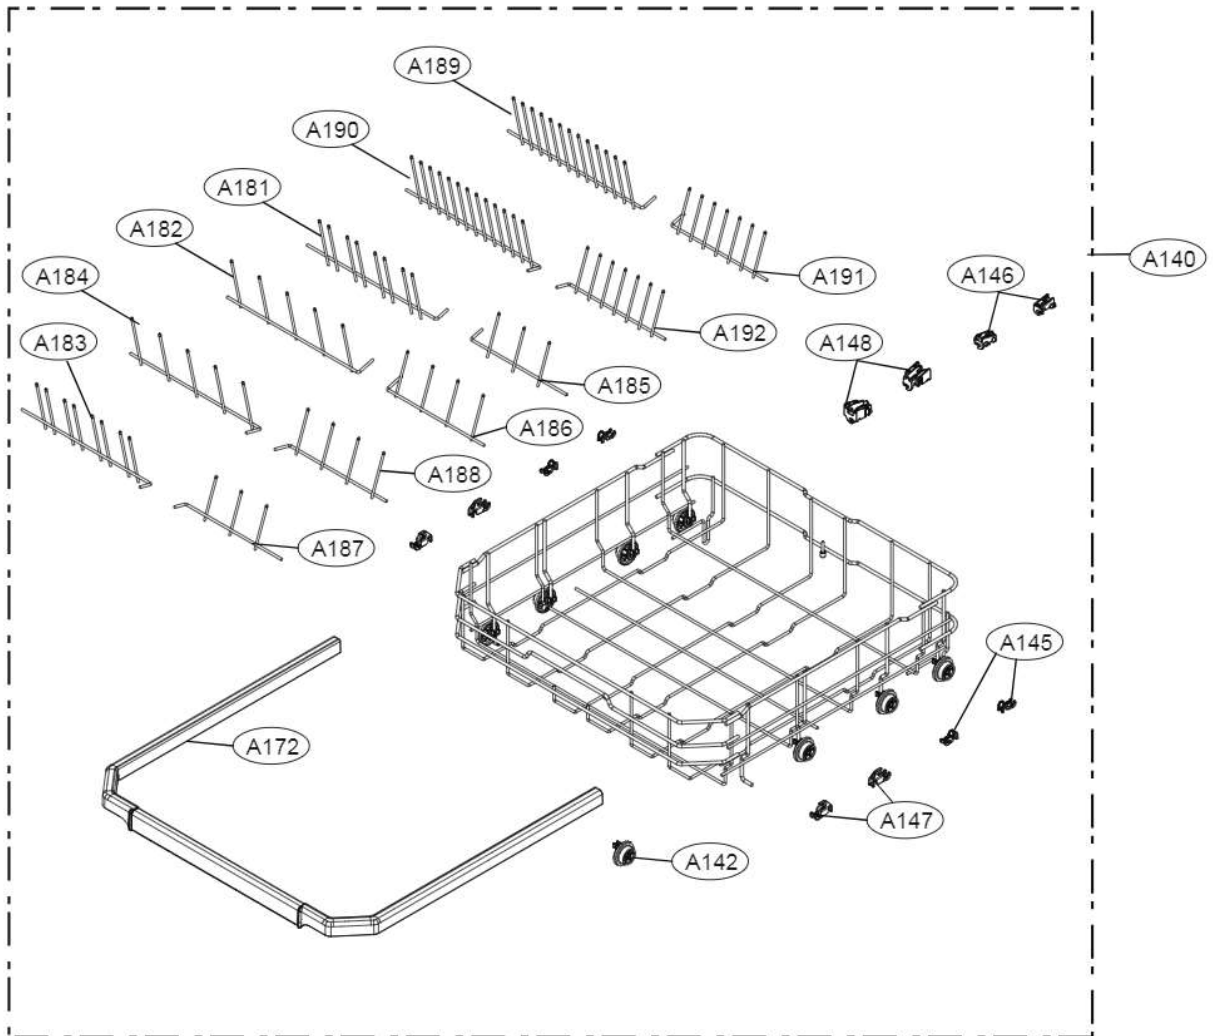

9. EXPLODED VIEW

DB475TXS, DB365TXS

■ Exploded View

ACCESSORIES					
E202	E006	E007	E070	Hardness Strip	A007
Side Cabinet Strip	Funnel (All models)	Installation part	Installation sheet	<p>ppm Total Hardness</p> <p>0 75 125 250 375</p> <p>G009</p>	

■ Exploded View

■ Tub Assembly

■ Base Assembly

■ Upper Rack Assembly

■ Water Guide Assembly

■ Lower Rack Assembly

■ 3rd Rack Assembly

■ Panel Assembly

■ Front Cover

■ Door Liner Assembly

■ Sump Assembly