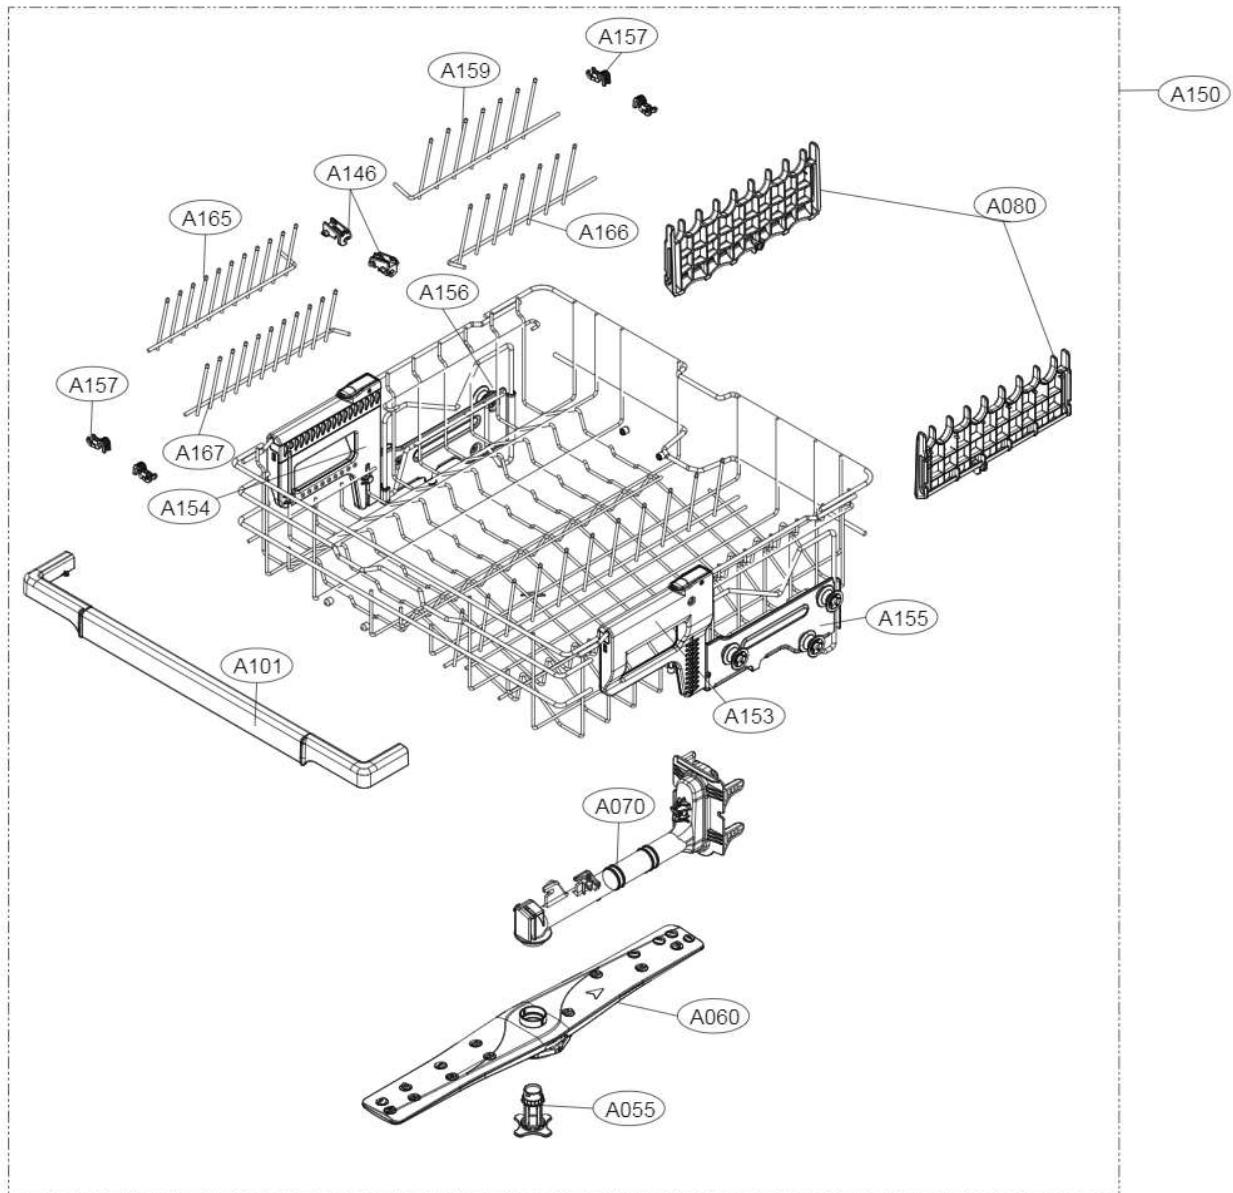

9. EXPLODED VIEW

DB475TXS, DB365TXS

■ Exploded View

ACCESSORIES					
E202	E006	E007	E070	Hardness Strip	A007
Side Cabinet Strip	Funnel (All models)	Installation part	Installation sheet	<p>ppm Total Hardness</p> <p>0 75 125 250 375</p> <p>G009</p>	

■ Exploded View

■ Tub Assembly

■ Base Assembly

■ Upper Rack Assembly

■ Water Guide Assembly

■ Lower Rack Assembly

■ 3rd Rack Assembly

■ Panel Assembly

■ Front Cover

■ Door Liner Assembly

■ Sump Assembly