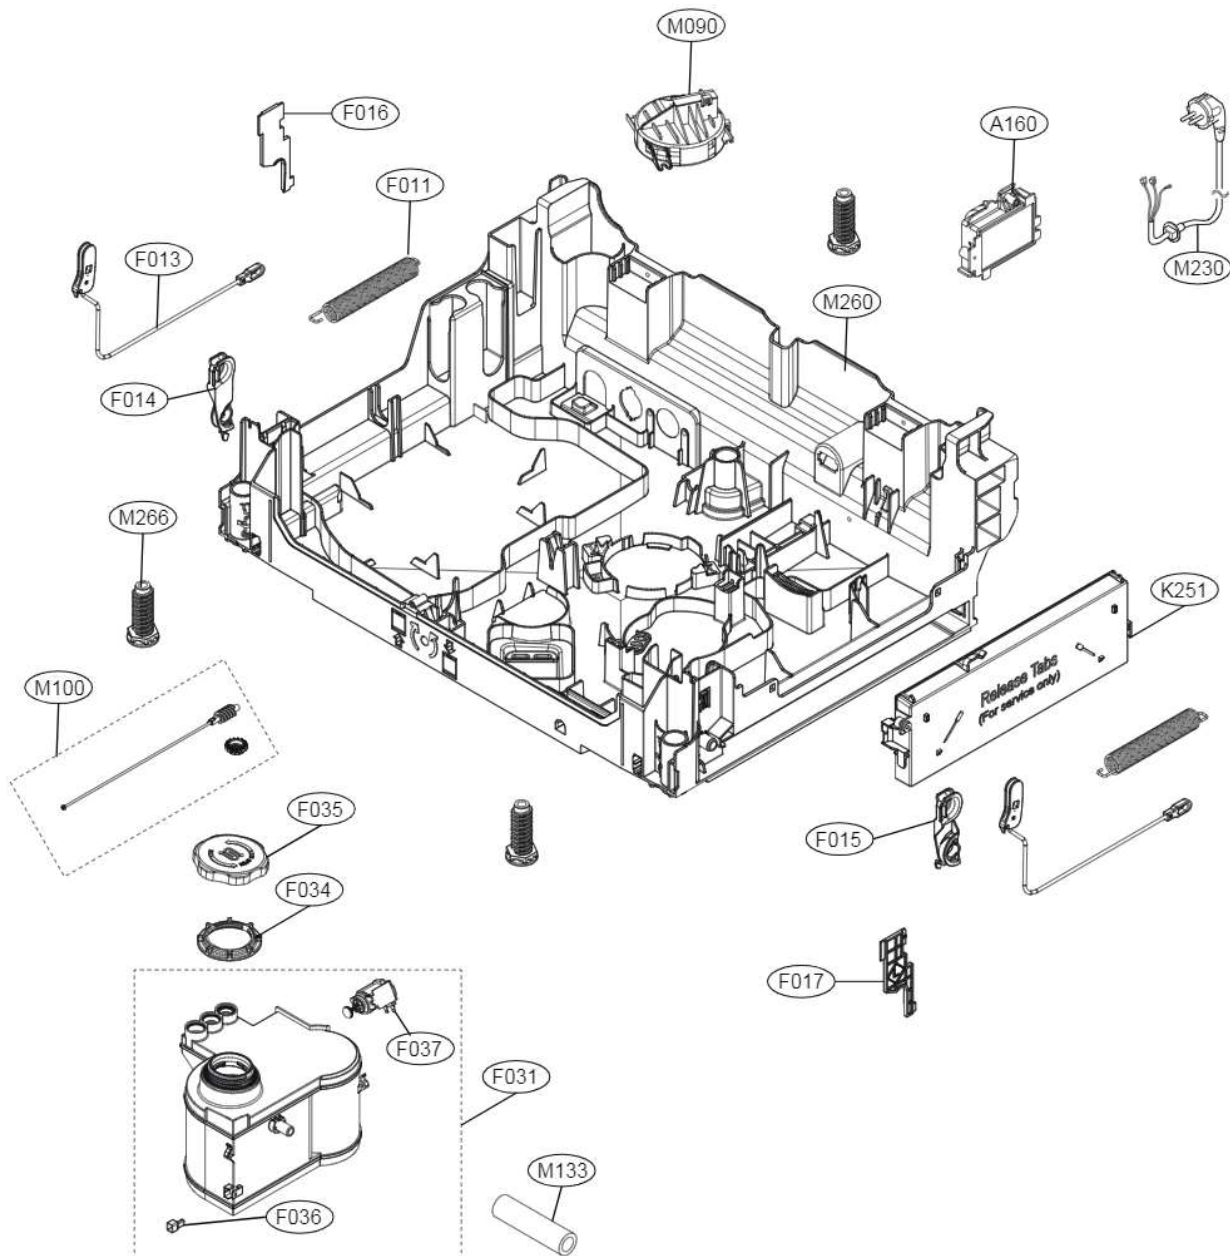

9. EXPLODED VIEW

DB475TXS, DB365TXS

■ Exploded View

ACCESSORIES					
E202	E006	E007	E070	Hardness Strip	A007
Side Cabinet Strip	Funnel (All models)	Installation part	Installation sheet	<p>ppm Total Hardness</p> <p>0 75 125 250 375</p> <p>G009</p>	

■ Exploded View

■ Tub Assembly

■ Base Assembly

■ Upper Rack Assembly

■ Water Guide Assembly

■ Lower Rack Assembly

■ 3rd Rack Assembly

■ Panel Assembly

■ Front Cover

■ Door Liner Assembly

■ Sump Assembly