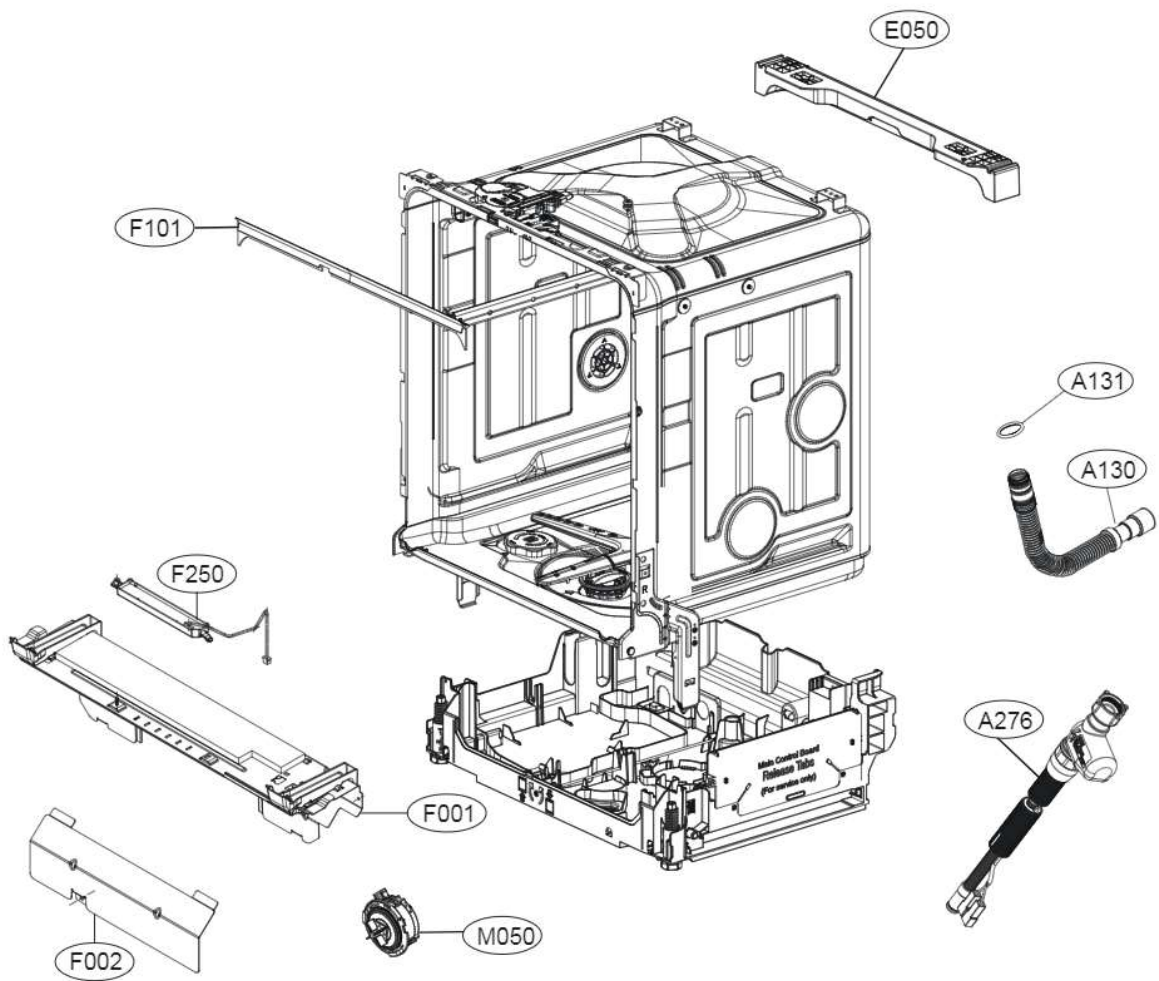

9. EXPLODED VIEW

DB475TXS, DB365TXS

■ Exploded View

ACCESSORIES					
E202	E006	E007	E070	Hardness Strip	A007
Side Cabinet Strip	Funnel (All models)	Installation part	Installation sheet	<p>ppm Total Hardness</p> <p>0 75 125 250 375</p> <p>G009</p>	

■ Exploded View

■ Tub Assembly

■ Base Assembly

■ Upper Rack Assembly

■ Water Guide Assembly

■ Lower Rack Assembly

■ 3rd Rack Assembly

■ Panel Assembly