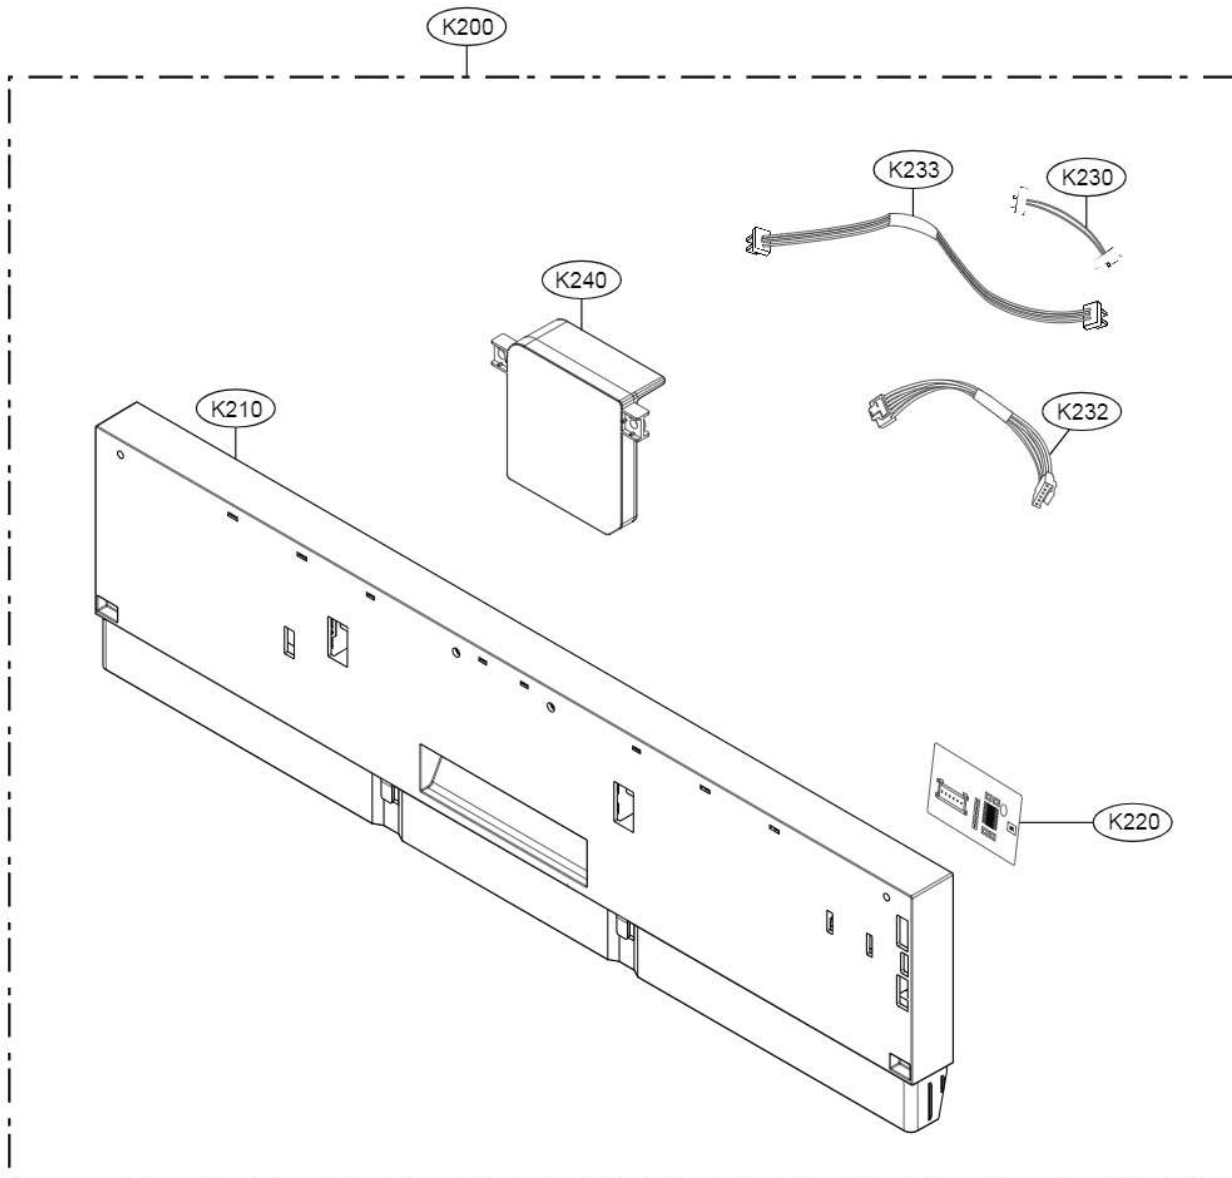

9. EXPLODED VIEW

DB475TXS, DB365TXS

■ Exploded View

ACCESSORIES					
E202	E006	E007	E070	Hardness Strip	A007
Side Cabinet Strip	Funnel (All models)	Installation part	Installation sheet	<p>ppm Total Hardness</p> <p>0 75 125 250 375</p> <p>G009</p>	

■ Exploded View

■ Tub Assembly

■ Base Assembly

■ Upper Rack Assembly

■ Water Guide Assembly

■ Lower Rack Assembly

■ 3rd Rack Assembly

■ Panel Assembly