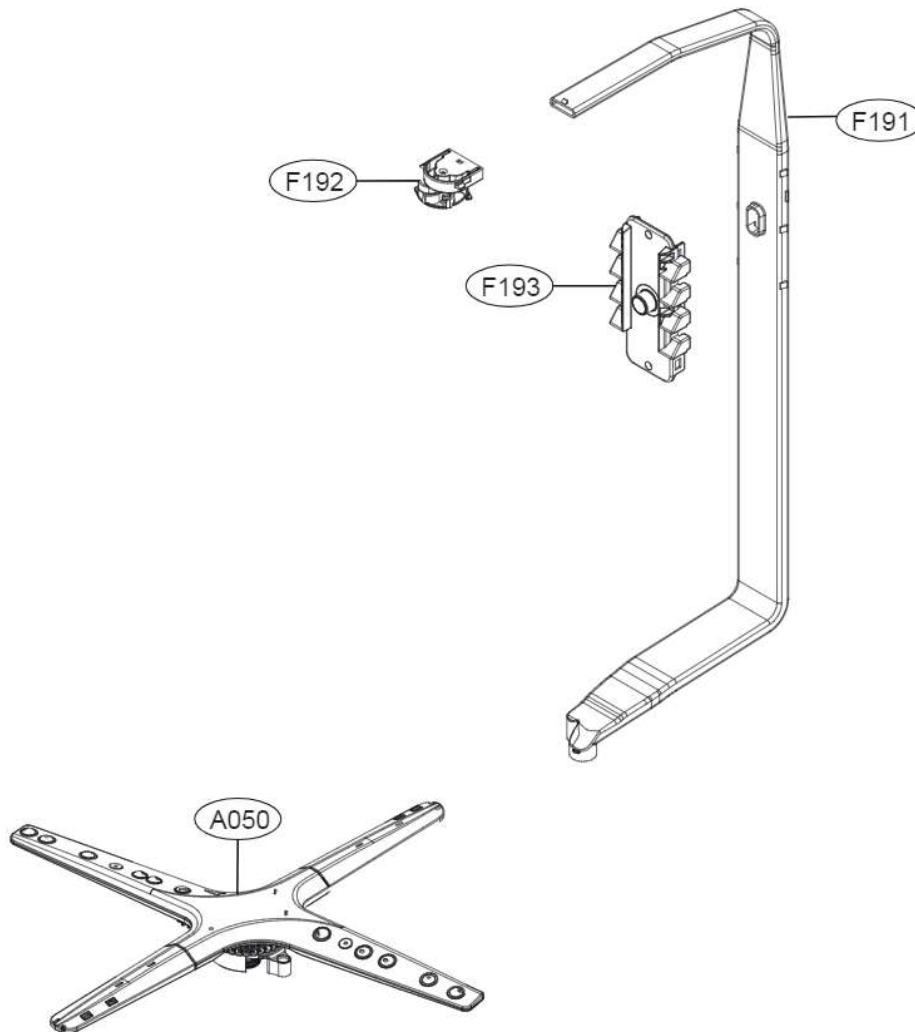

9. EXPLODED VIEW

DB475TXS, DB365TXS

■ Exploded View

ACCESSORIES					
E202	E006	E007	E070	Hardness Strip	A007
Side Cabinet Strip	Funnel (All models)	Installation part	Installation sheet	<p>ppm Total Hardness</p> <p>0 75 125 250 375</p> <p>G009</p>	

■ Exploded View

■ Tub Assembly

■ Base Assembly

■ Upper Rack Assembly

■ Water Guide Assembly

■ Lower Rack Assembly

■ 3rd Rack Assembly

■ Panel Assembly

■ Front Cover

■ Door Liner Assembly

■ Sump Assembly