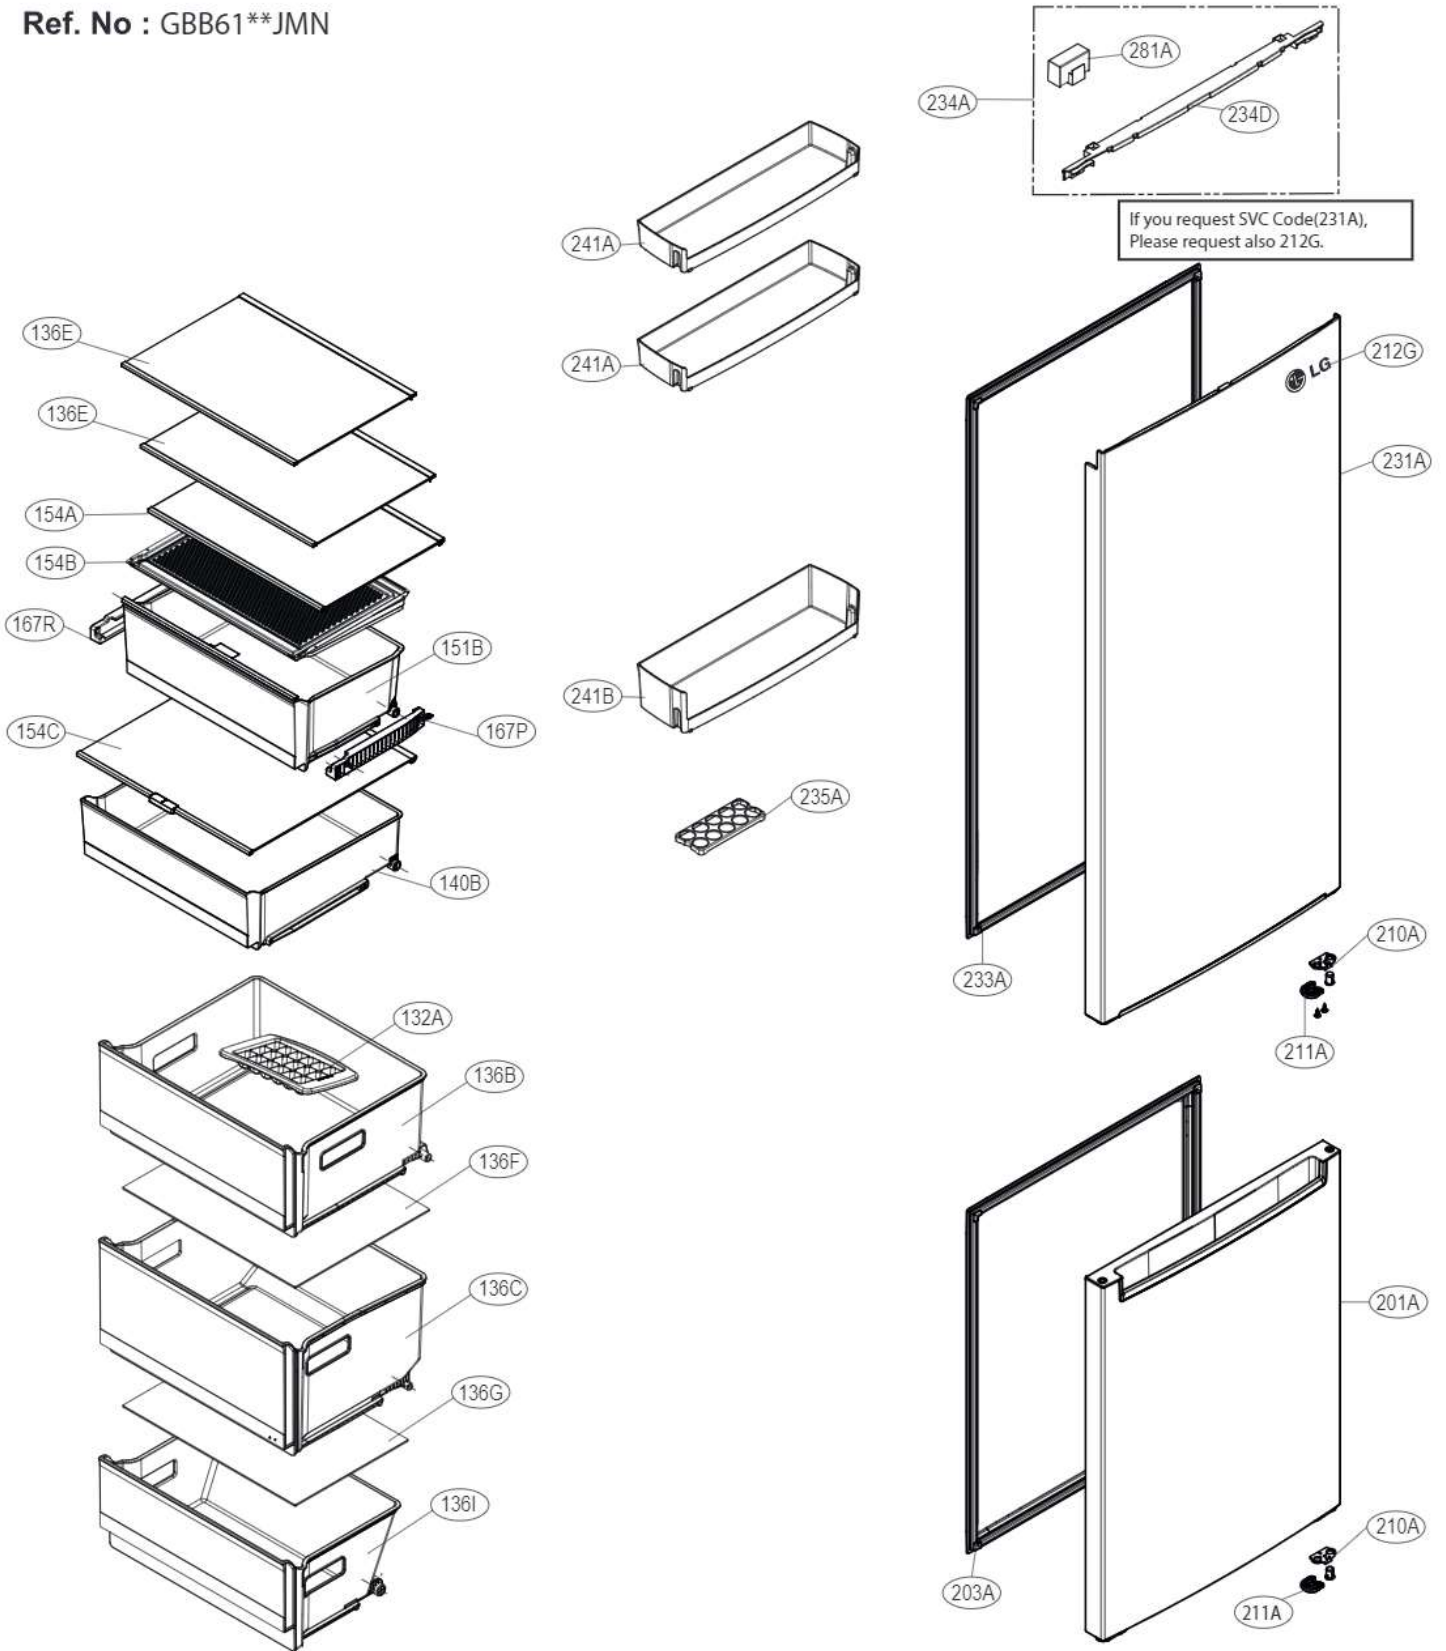

EXPLODED VIEW

Ref. No : GBB61**JMN

Location 283A includes entire set for reversing doors

► The parts of refrigerator and the shape of each part are subject to change in different localities.

EXPLODED VIEW

Ref. No : GBB61**JMN

► The parts of refrigerator and the shape of each part are subject to change in different localities.

EXPLODED VIEW

Ref. No: GBB61**JMN

☒ The parts of refrigerator and the shape of each part are subject to change in different localities.