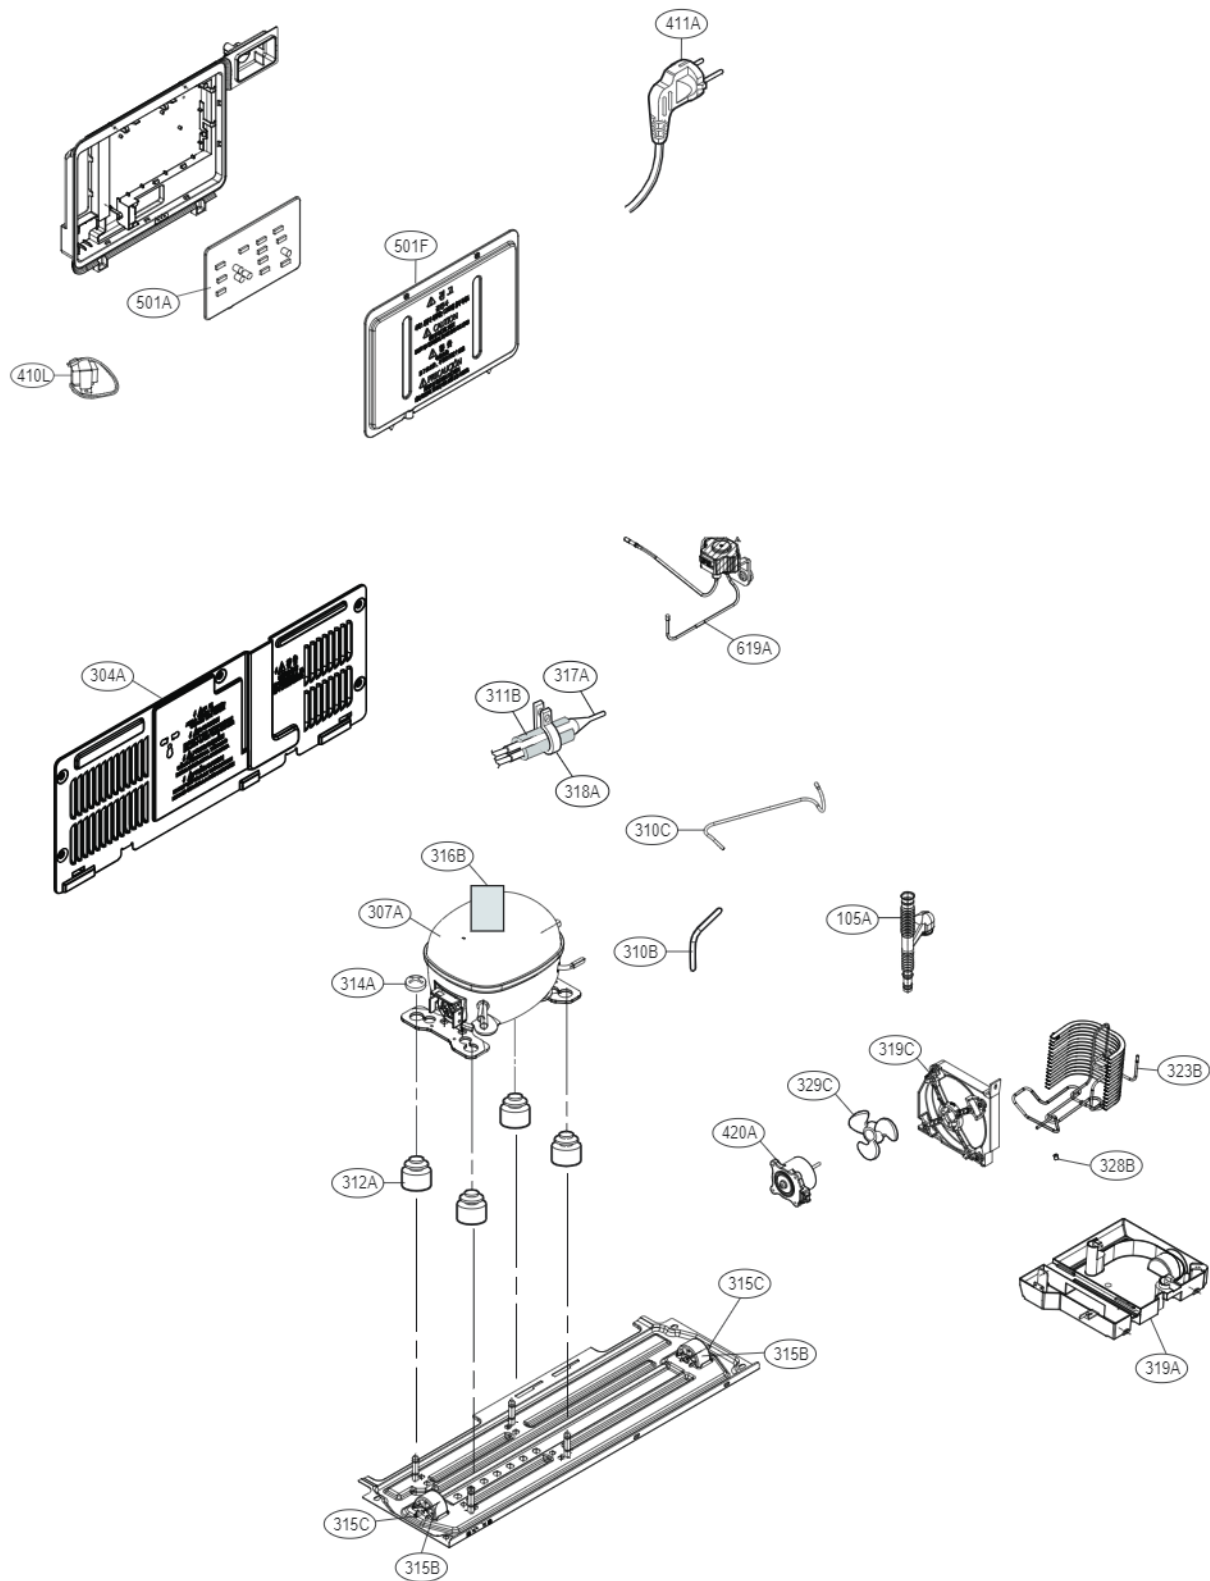

# EXPLODED VIEW

Ref. No : GBV31E0C\*\*

Location 283A includes entire set for reversing doors

► The parts of refrigerator and the shape of each part are subject to change in different localities.

# EXPLODED VIEW

Ref. No : GBV31E0C\*\*

► The parts of refrigerator and the shape of each part are subject to change in different localities.

# EXPLODED VIEW

Ref. No: GBV31E0C\*\*

☒ The parts of refrigerator and the shape of each part are subject to change in different localities.