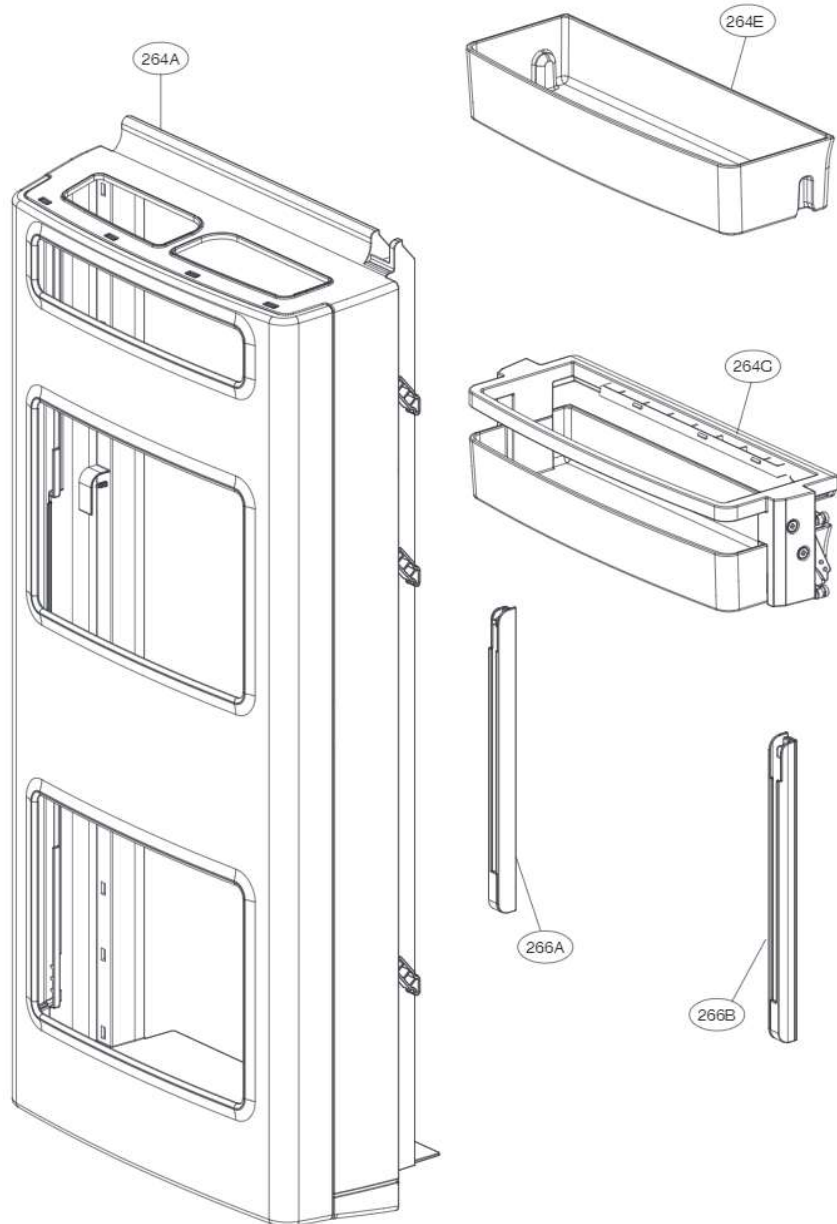

Exploded view and service parts list

1-3. R-Room Home Bar Basket

1. Model : GR-J24FT*** / GR-X24FT***