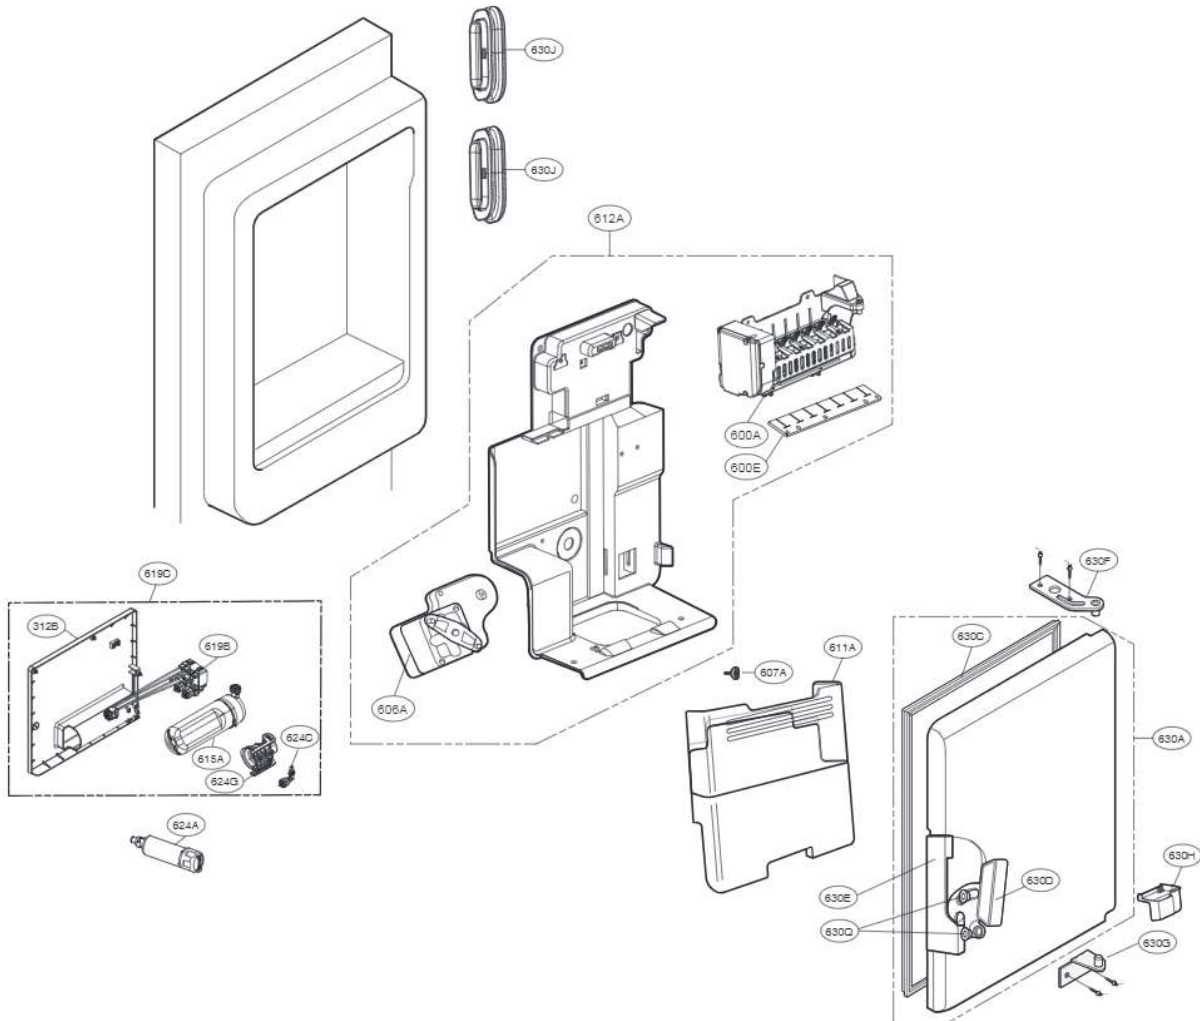

Exploded view and service parts list

6. Ice Maker Parts

1. Model : GR-L24FT***/GR-J24FT***/GR-X24FT***

※ For the parts with code (600A, 606A, 612A), find the appropriate part No. according to the SVC Bulletin.