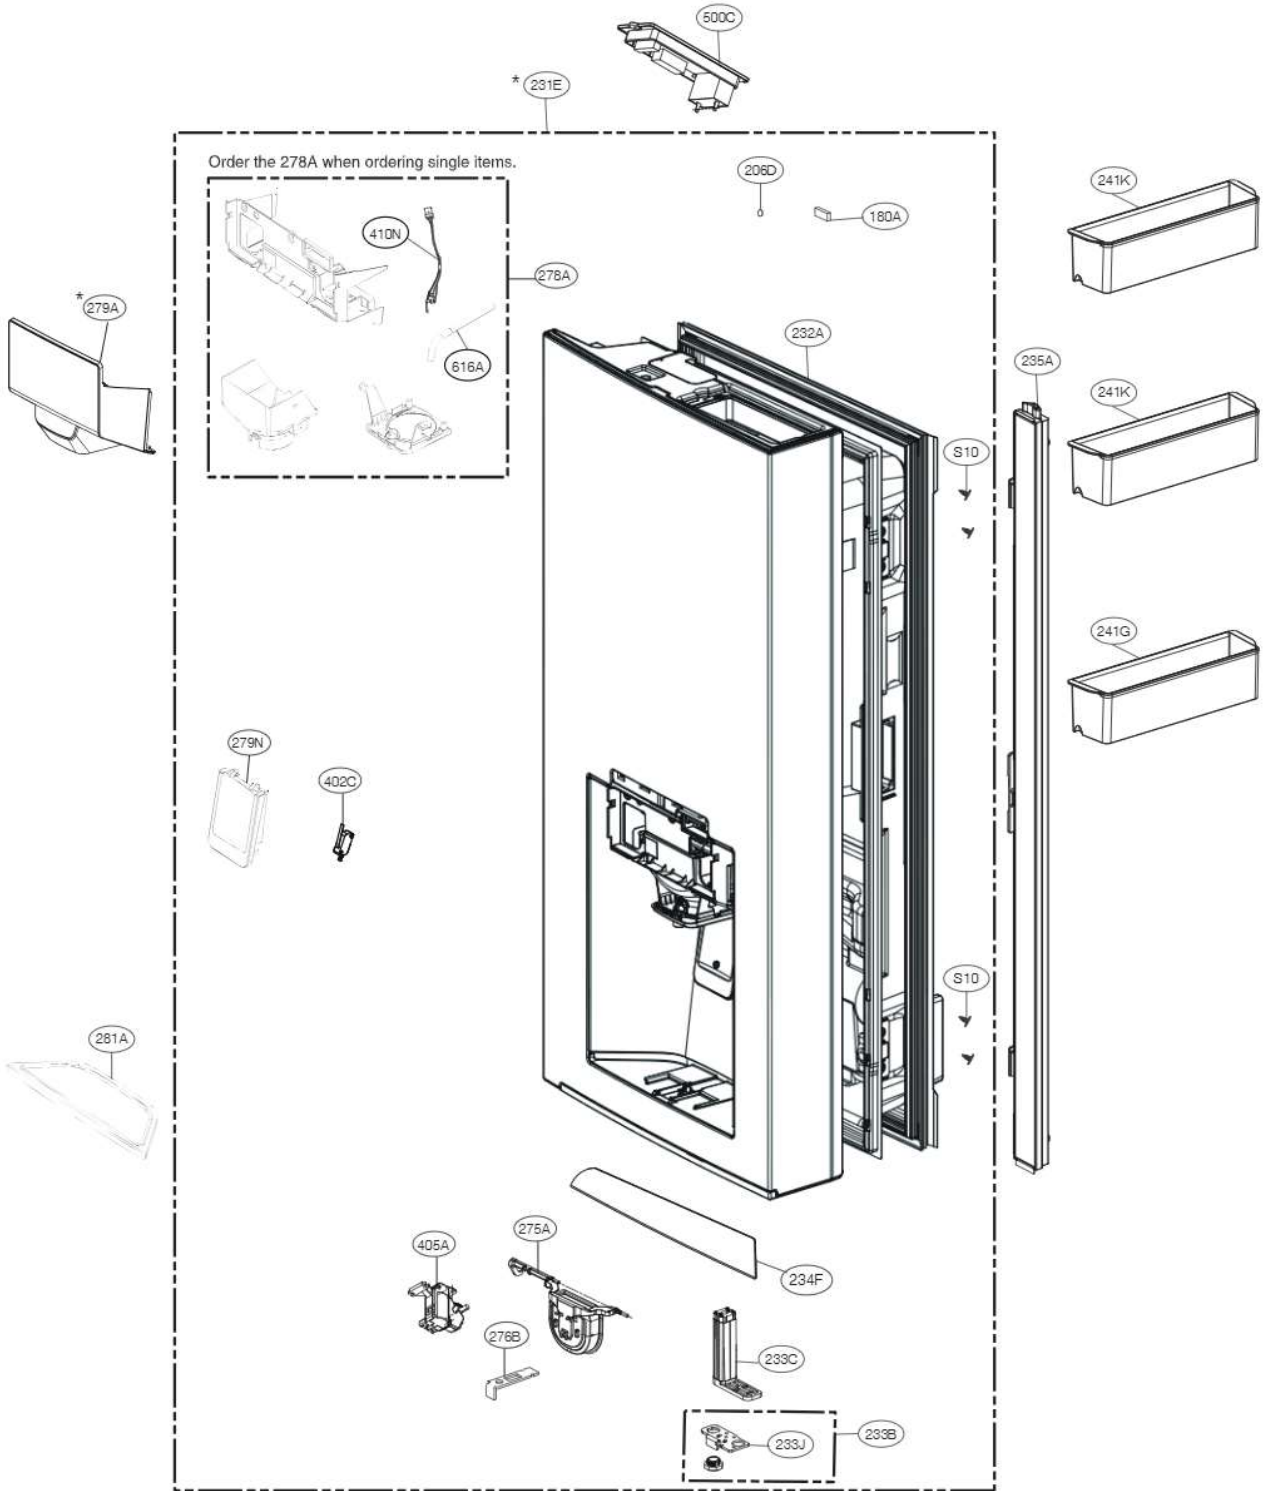

# Exploded view and service parts list

### 1-1. R-Room Left Door Part

1. Model : GR-L24FT\*\*\*/GR-J24FT\*\*\*/GR-X24FT\*\*\*

※ For the part with code (231E,279A,500C), find the appropriate part No. according to the SVC Bulletin.