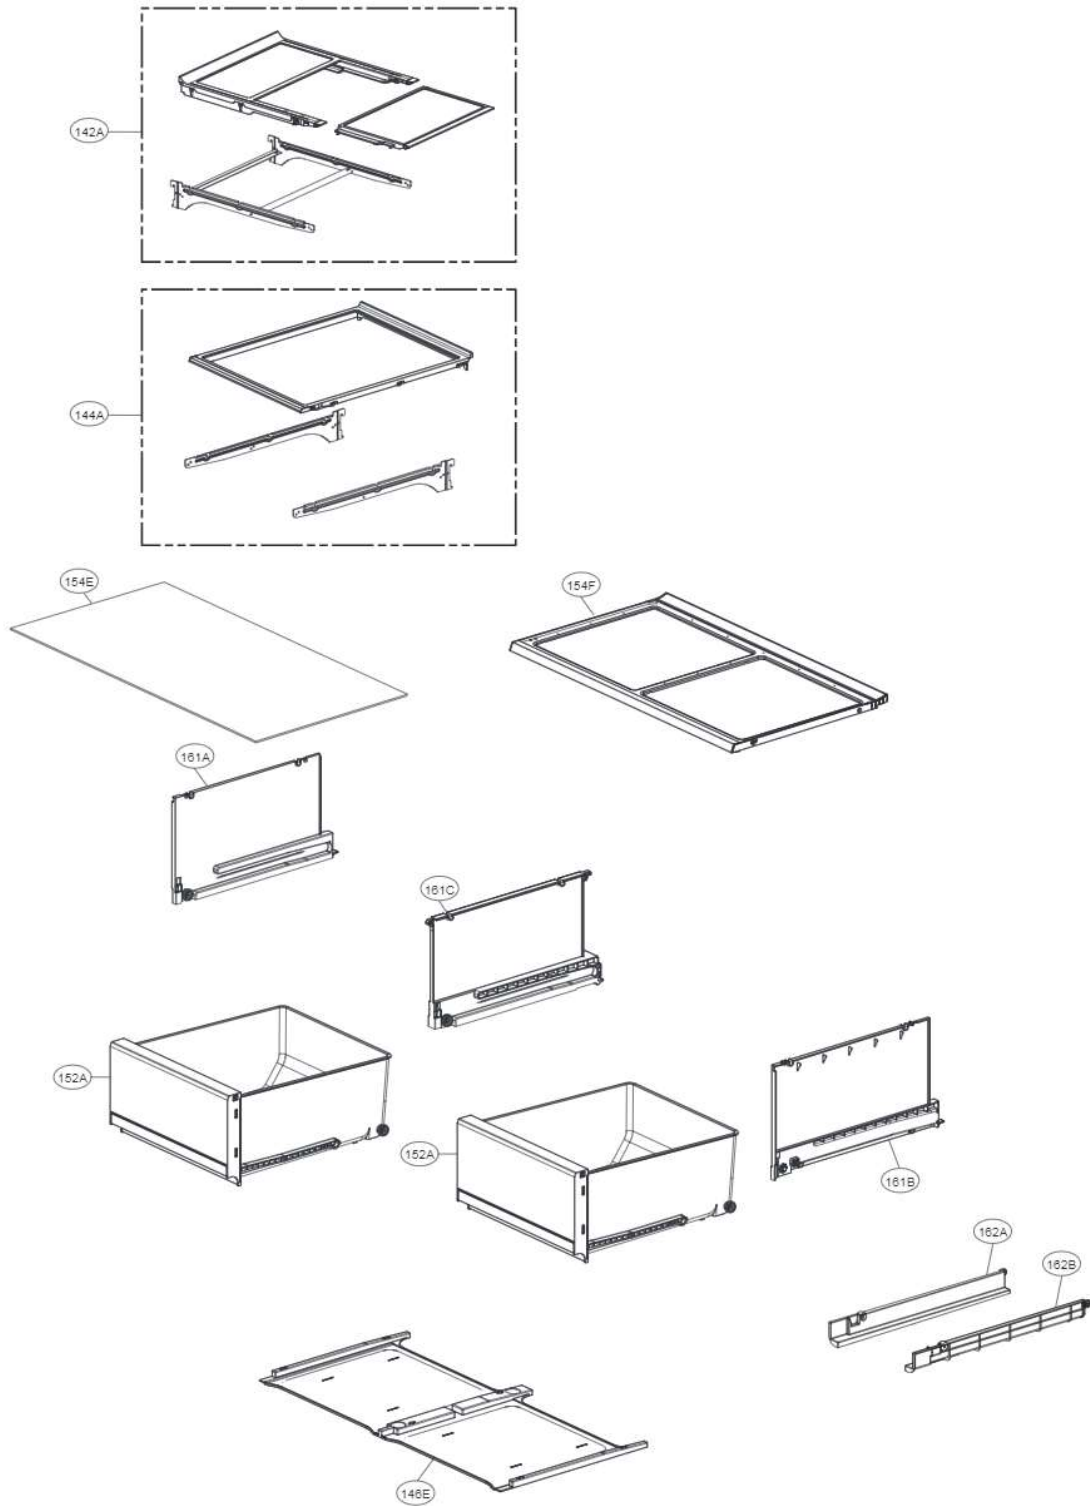

Exploded view and service parts list

4. Drawers and Vegetable Room Part

1. Model : GR-*24FT***