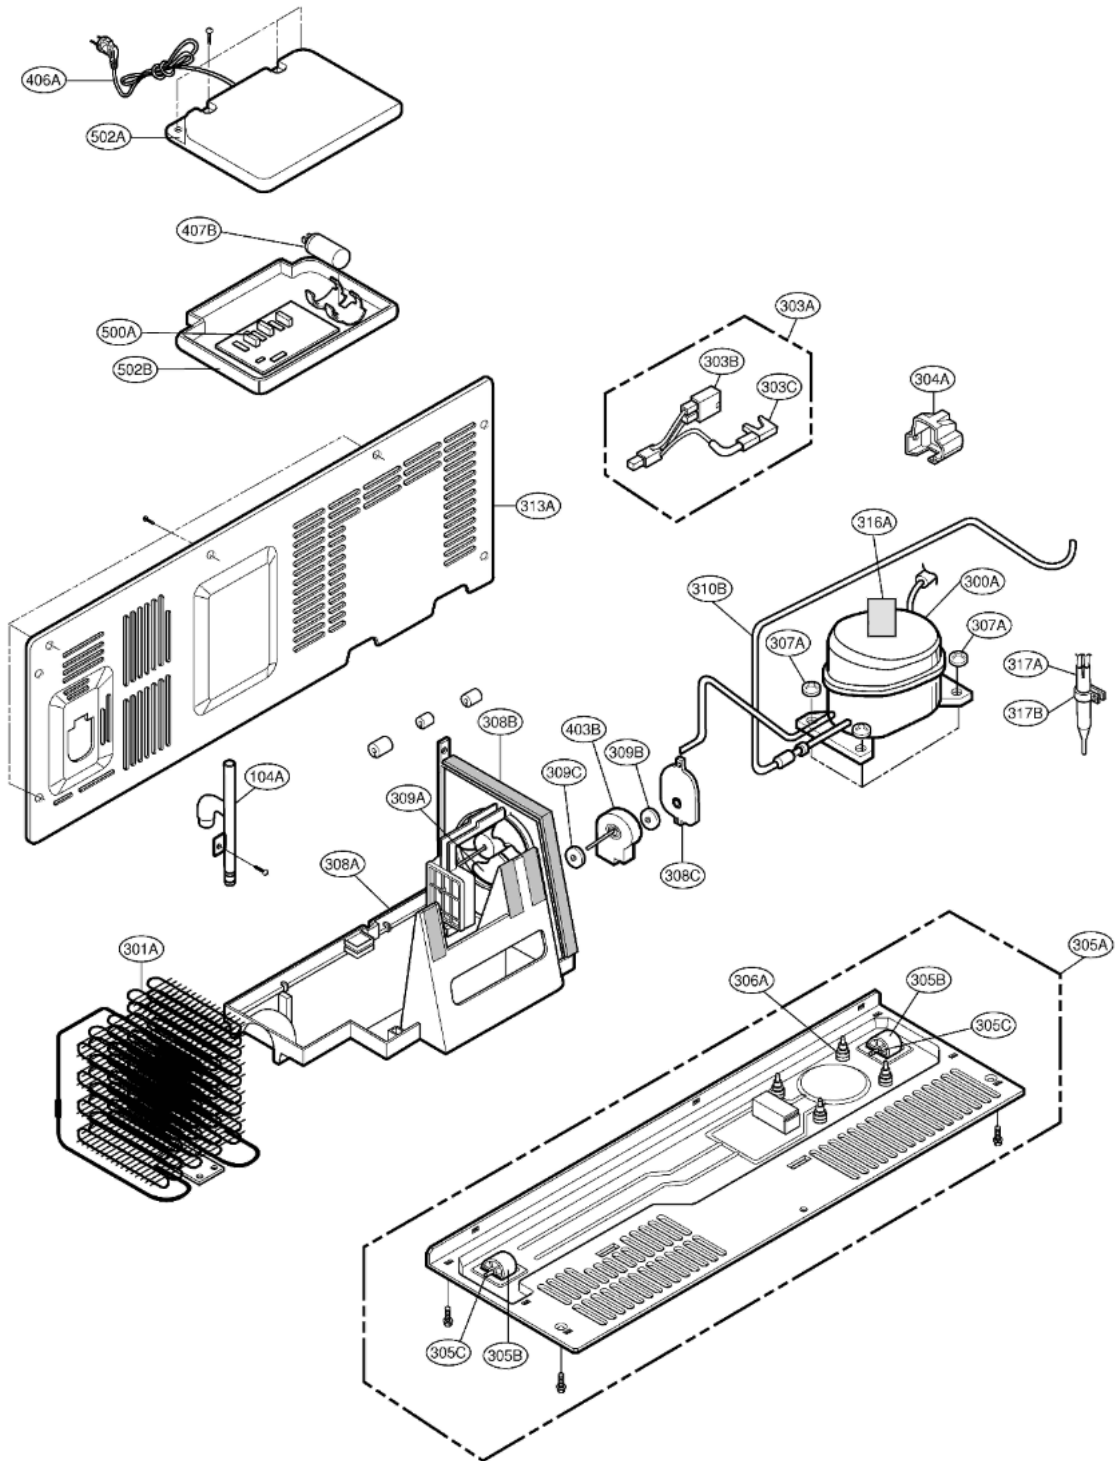

EXPLODED VIEW

FREEZER DOOR PART: GW-P207, GW-L207

EXPLODED VIEW

Ref No. : GW-L207, GW-B207
REFRIGERATOR DOOR PART

EXPLODED VIEW

FREEZER COMPARTMENT

EXPLODED VIEW

REFRIGERATOR COMPARTMENT

EXPLODED VIEW

ICE & WATER PART

EXPLODED VIEW

MACHINE COMPARTMENT

EXPLODED VIEW

DISPENSER PART