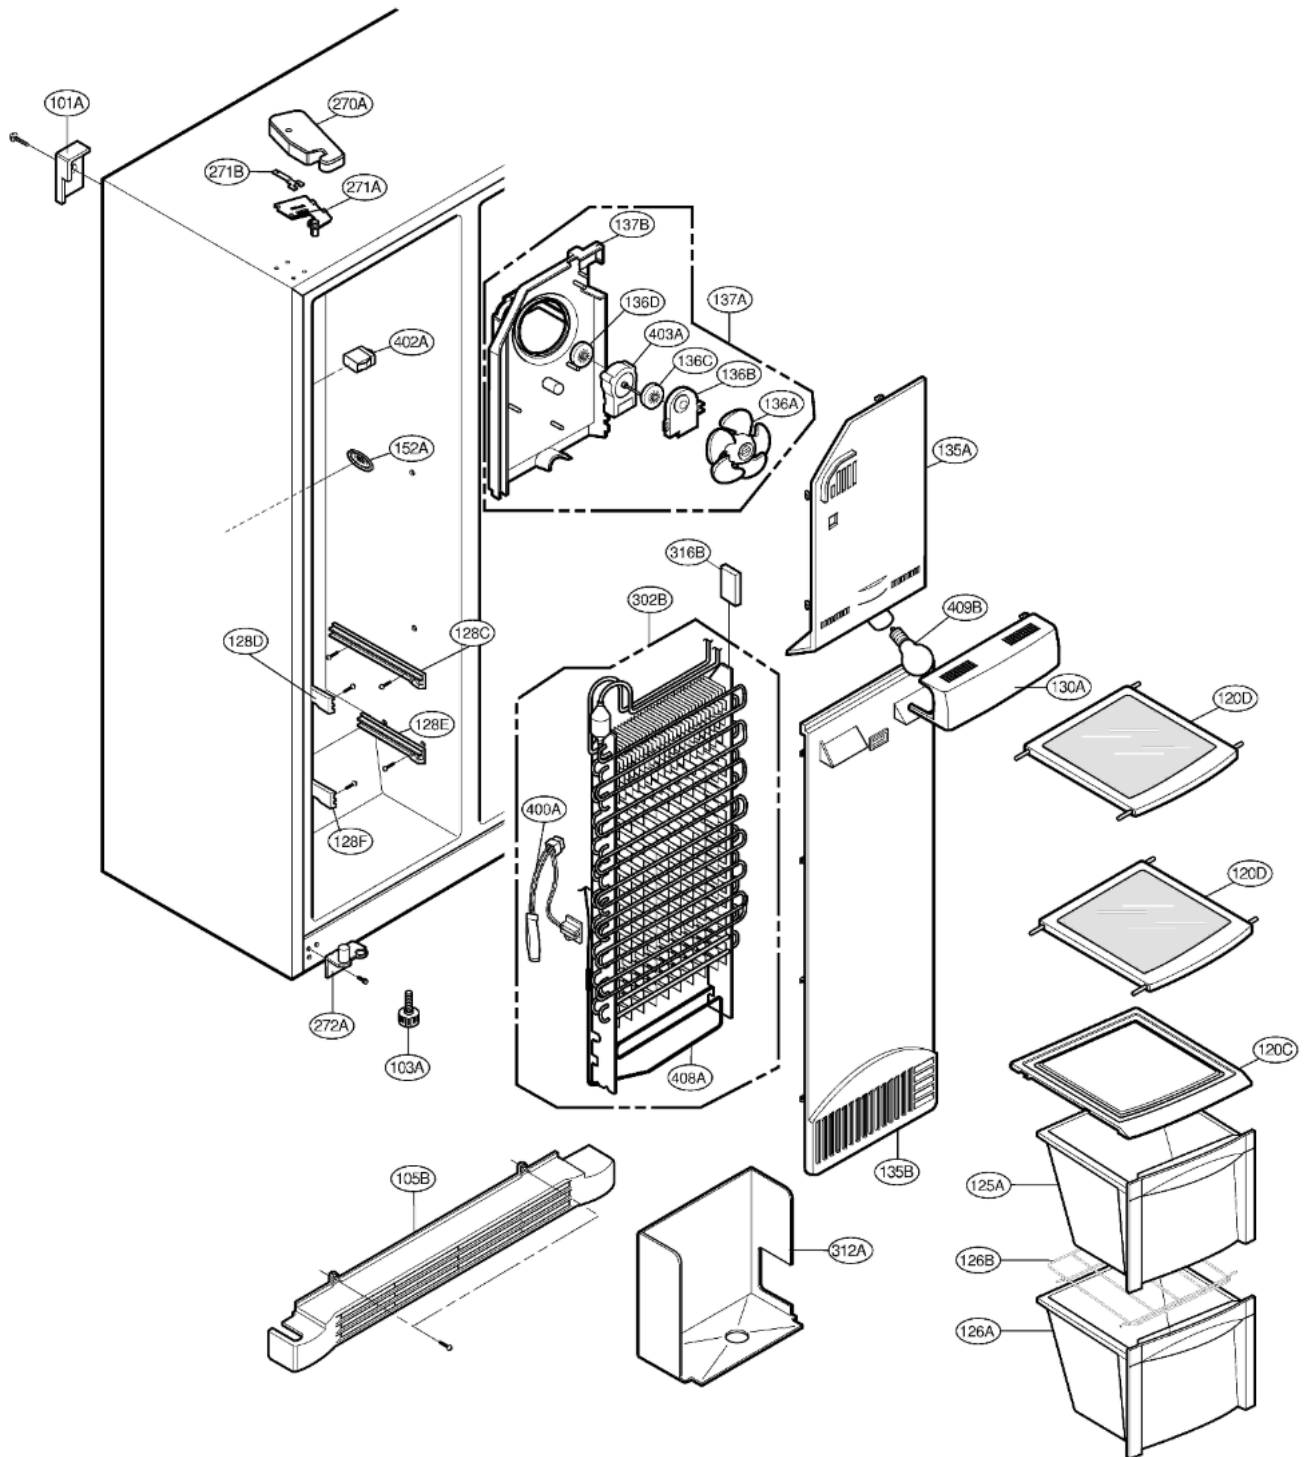

EXPLODED VIEW

FREEZER DOOR PART: GW-P207, GW-L207

EXPLODED VIEW

Ref No. : GW-L207, GW-B207
REFRIGERATOR DOOR PART

EXPLODED VIEW

FREEZER COMPARTMENT

EXPLODED VIEW

REFRIGERATOR COMPARTMENT

EXPLODED VIEW

ICE & WATER PART

EXPLODED VIEW

MACHINE COMPARTMENT

EXPLODED VIEW

DISPENSER PART