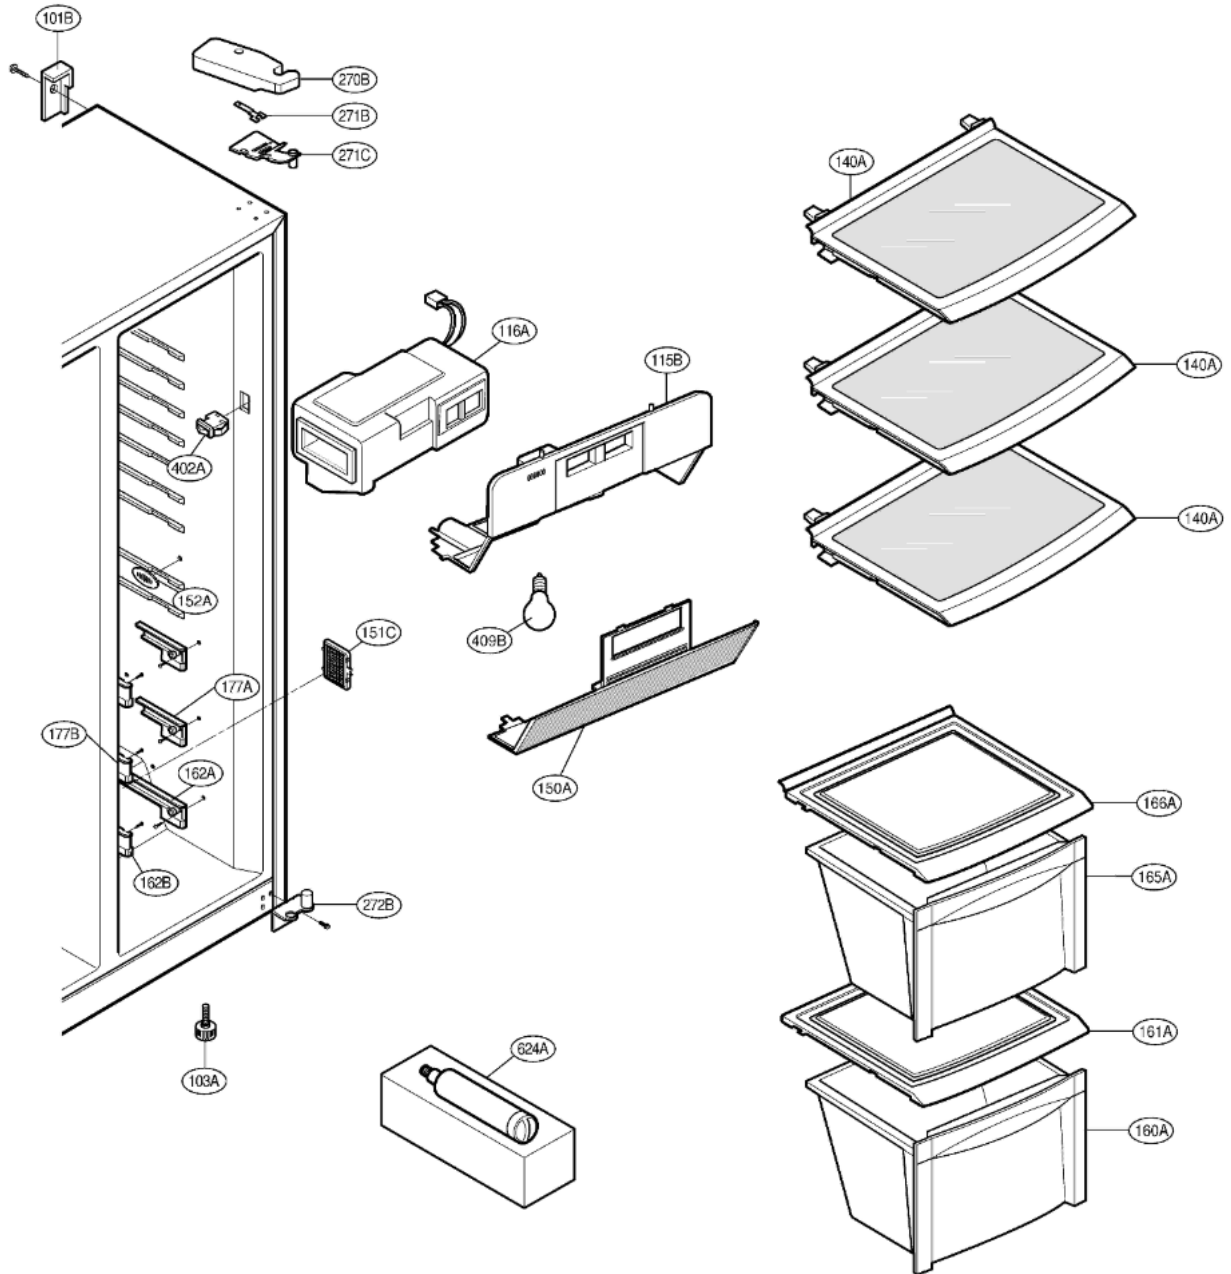

EXPLODED VIEW

FREEZER DOOR PART: GW-P207, GW-L207

EXPLODED VIEW

Ref No. : GW-L207, GW-B207
REFRIGERATOR DOOR PART

EXPLODED VIEW

FREEZER COMPARTMENT

EXPLODED VIEW

REFRIGERATOR COMPARTMENT

EXPLODED VIEW

ICE & WATER PART

EXPLODED VIEW

MACHINE COMPARTMENT

EXPLODED VIEW

DISPENSER PART