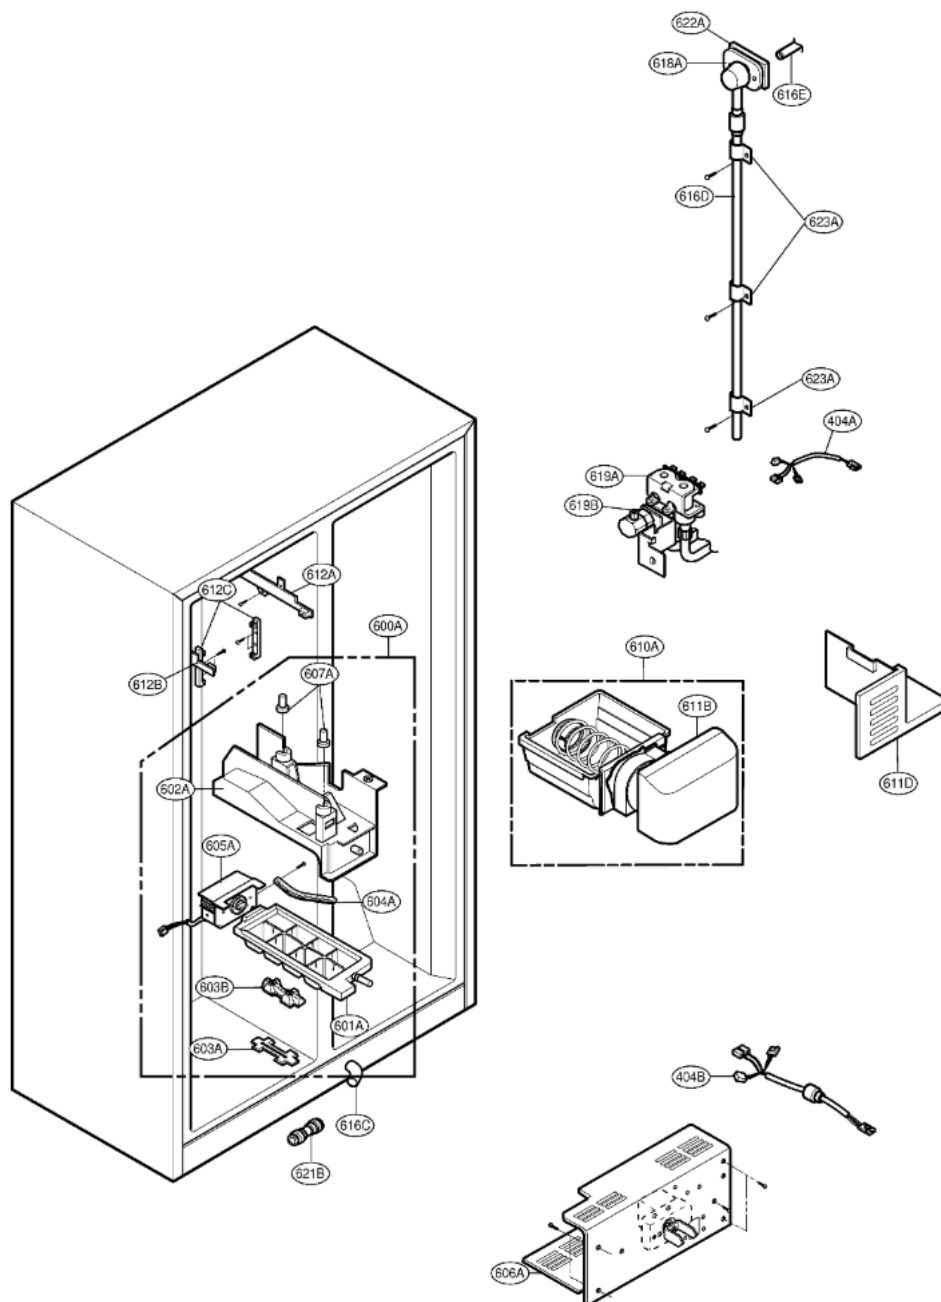

EXPLODED VIEW

FREEZER DOOR PART: GW-P207, GW-L207

EXPLODED VIEW

Ref No. : GW-L207, GW-B207
REFRIGERATOR DOOR PART

EXPLODED VIEW

FREEZER COMPARTMENT

EXPLODED VIEW

REFRIGERATOR COMPARTMENT

EXPLODED VIEW

ICE & WATER PART

EXPLODED VIEW

MACHINE COMPARTMENT

EXPLODED VIEW

DISPENSER PART