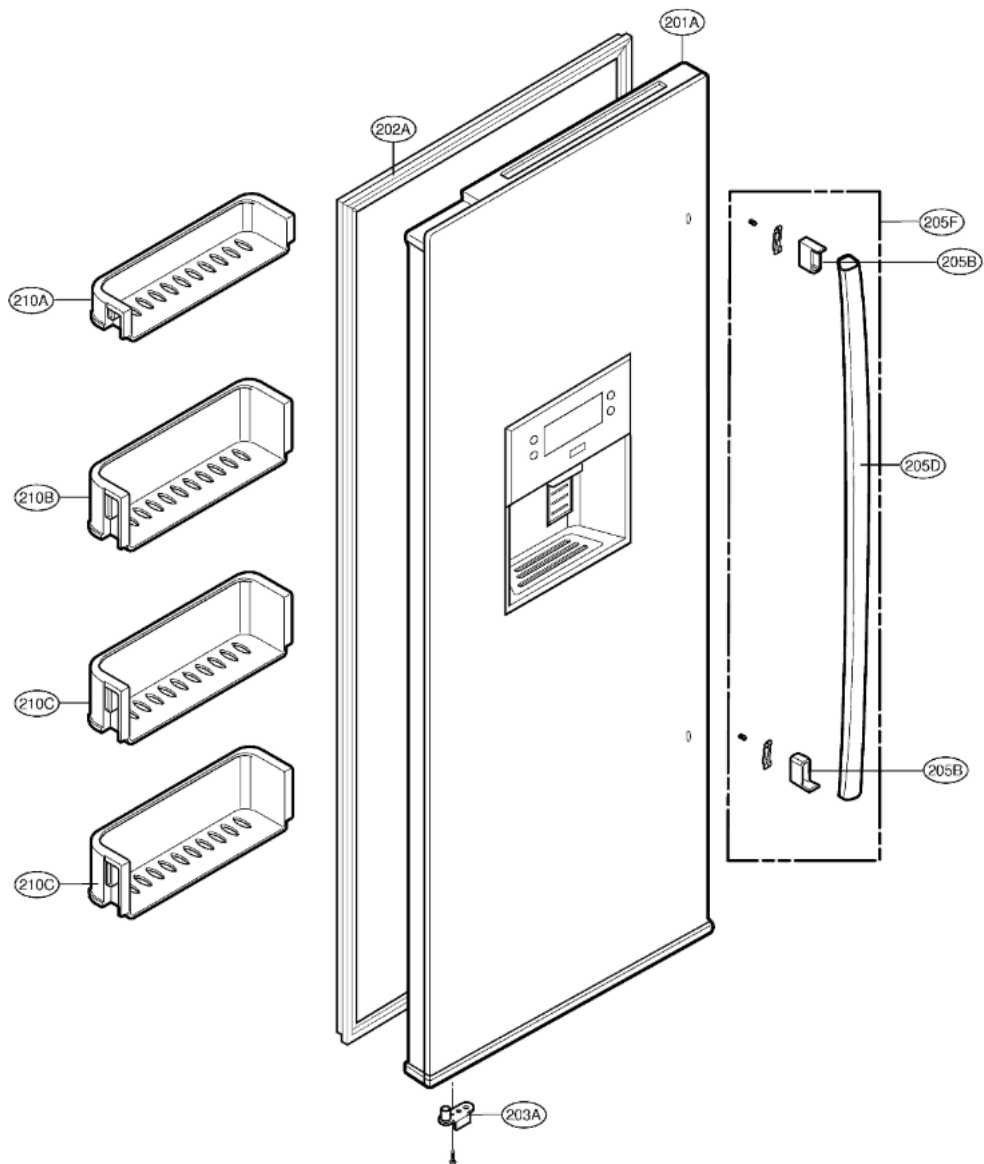

EXPLODED VIEW

FREEZER DOOR PART: GW-P207, GW-L207

EXPLODED VIEW

Ref No. : GW-L207, GW-B207
REFRIGERATOR DOOR PART

EXPLODED VIEW

FREEZER COMPARTMENT

EXPLODED VIEW

REFRIGERATOR COMPARTMENT

EXPLODED VIEW

ICE & WATER PART

EXPLODED VIEW

MACHINE COMPARTMENT

EXPLODED VIEW

DISPENSER PART