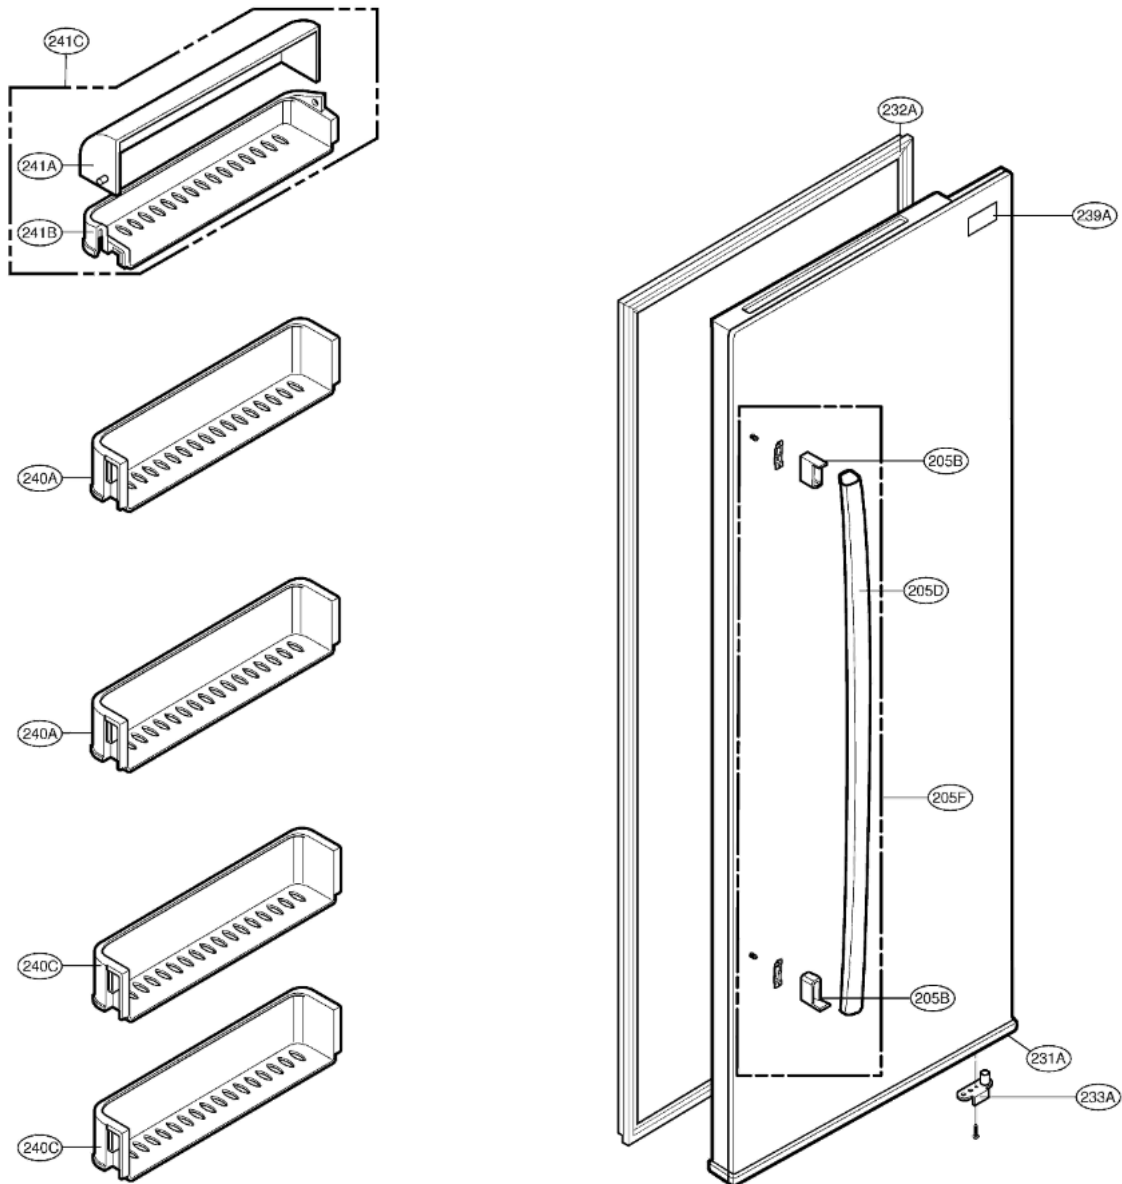

EXPLODED VIEW

FREEZER DOOR PART: GW-P207, GW-L207

EXPLODED VIEW

Ref No. : GW-L207, GW-B207
REFRIGERATOR DOOR PART

EXPLODED VIEW

FREEZER COMPARTMENT

EXPLODED VIEW

REFRIGERATOR COMPARTMENT

EXPLODED VIEW

ICE & WATER PART

EXPLODED VIEW

MACHINE COMPARTMENT

EXPLODED VIEW

DISPENSER PART